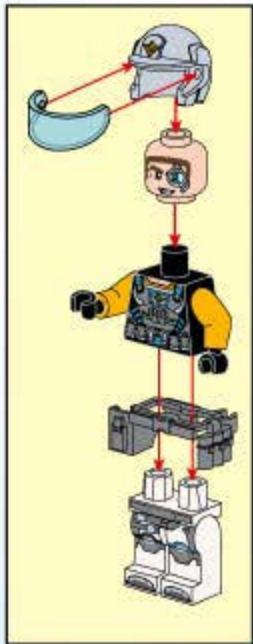

Qman

THE HIGH-TECH ERA

FIRST BATTLE

2710

Ages: 6+

Minifigs: X2

PCS: 277

ELECTROMAGNETIC VEHICLE