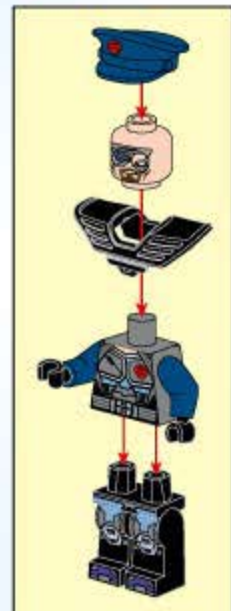

## FIRST BATTLE

**2711**

**Ages: 6+**

**Minifigs: X3**

**PCS: 317**

**NAVAL VESSEL ATTACK**

A3

2x