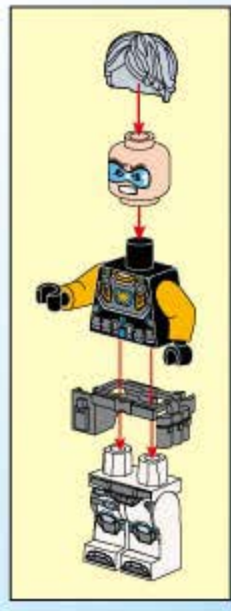

## FIRST BATTLE

**2711**

**Ages: 6+**

**Minifigs: X3**

**PCS: 317**

**NAVAL VESSEL ATTACK**

A3

2x