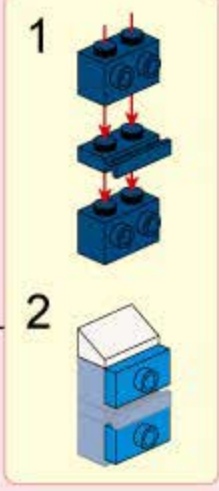

B3

- 1x [Red 1x4 Technic Brick]
- 1x [Red 1x2 Technic Brick]
- 2x [Red 1x2 Technic Brick]
- 1x [Red 1x2 Technic Brick]
- 1x [Yellow Technic Pin]
- 1x [Black 1x3 Technic Brick]
- 1x [Black Technic Pin]
- 1x [Grey Technic Washer]
- 1x [Grey 1x3 Technic Brick]
- 1x [Grey Technic Pin]

③ 1:1

B4

B5

B6

B7

B8

B9

B10

B11

+

B12

B15

B16

B17

- 1x 1x6 tan Technic beam
- 1x 1x4 tan Technic beam
- 1x 2x2 tan Technic brick
- 1x tan Technic pin
- 2x 1x6 tan Technic beam
- 2x tan Technic pin
- 2x 1x4 tan Technic beam
- 1x4 tan Technic beam
- 2x red Technic pin
- 2x red Technic pin