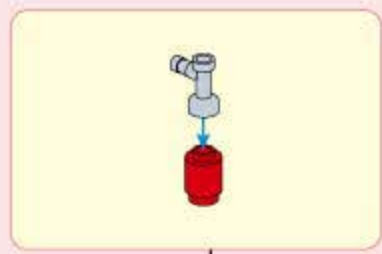

A13

A14

B1

B2

- 1x [Blue 1x5 Technic Brick]
- 1x [Yellow 1x3 Technic Brick]
- 1x [Yellow 1x2 Technic Brick]
- 1x [Black 1x3 Technic Brick]
- 2x [Black 1x2 Technic Brick]
- 1x [Grey 1x3 Technic Brick]
- 1x [Grey Technic Pin]
- 2x [Grey Technic Washers]
- 1x [Grey Technic Washer]
- 1x [Yellow Technic Pin]
- 1x [Yellow Technic Pin]
- 1x [Red Technic Pin]