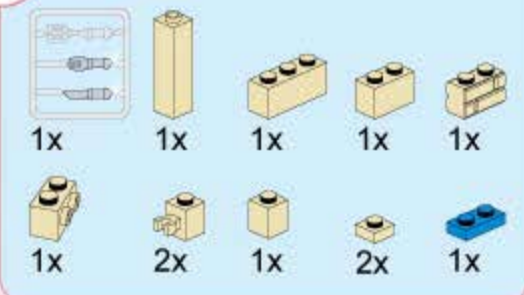

B11

+

B12

B15

B16

B17

- 1x 1x6 tan Technic beam
- 1x 1x4 tan Technic beam
- 1x 2x2 tan Technic brick
- 1x tan Technic pin
- 2x 1x6 tan Technic beam
- 2x tan Technic pin
- 2x 1x4 tan Technic beam
- 1x4 tan Technic beam
- 2x red Technic pin
- 2x red Technic pin