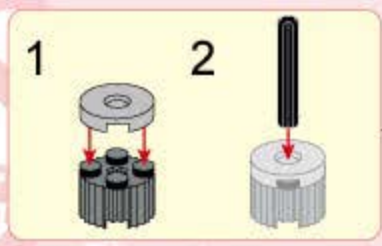

B3

- 1x [Red 1x4 Technic Brick]
- 1x [Red 1x2 Technic Brick]
- 2x [Red 1x2 Technic Brick]
- 1x [Red 1x2 Technic Brick]
- 1x [Yellow Technic Pin]
- 1x [Black 1x3 Technic Brick]
- 1x [Black Technic Pin]
- 1x [Grey Technic Washer]
- 1x [Grey 1x3 Technic Brick]
- 1x [Grey Technic Pin]

③ 1:1