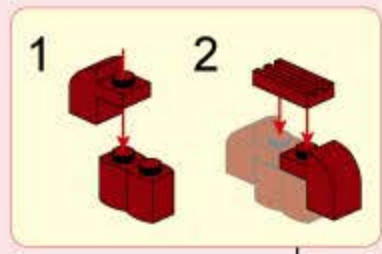

B3

- 1x [Red 1x4 Technic Brick]
- 1x [Red 1x2 Technic Brick]
- 2x [Red 1x2 Technic Brick]
- 1x [Red 1x2 Technic Brick]
- 1x [Yellow Technic Pin]
- 1x [Black 1x3 Technic Brick]
- 1x [Black Technic Pin]
- 1x [Grey Technic Washer]
- 1x [Grey 1x3 Technic Brick]
- 1x [Grey Technic Pin]

③ 1:1