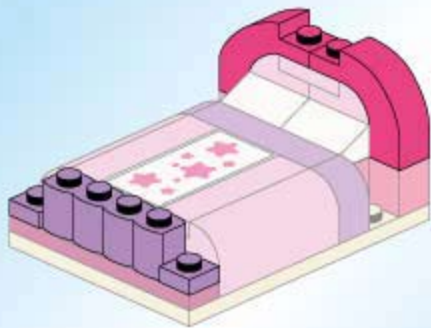

Qman

2001

Ages: 6+

Minifigs: X1

Pcs: 124

Cherry

The image shows a detailed LEGO set of a girl's bedroom. The room features a pink and purple vanity with a mirror and a pink guitar leaning against the wall. A pink bed with a purple headboard is in the center, with a pink minifigure standing by a music stand holding sheet music. A window on the right shows a landscape with a lighthouse. The walls are light blue with star patterns, and the floor is light wood. A green patterned rug is on the floor. The set is titled 'Cherry' in a large, stylized font at the top.

6

2x

2x

1x

7

2x

2x

2x