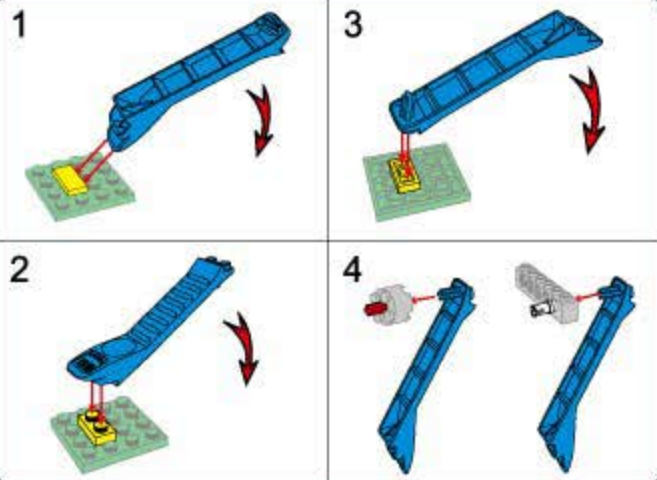

TACTICAL ESPIONAGE ACTION
COMBAT ZONE
FIRE

1729

Ages: 6+

Minifigs: X4

pcs: 712

AIR RAID HEAVY ARMORED TANK

拆件器使用方法，仅为示例

Usage of Brick Separator, Just for the sample