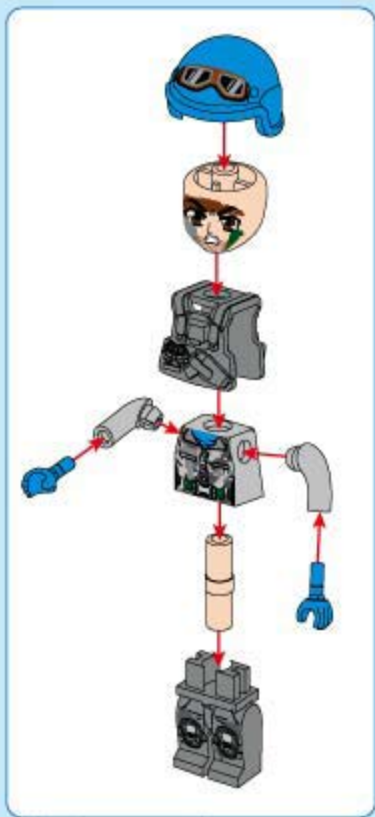

Qman

TACTICAL ESPIONAGE ACTION
COMBAT ZONE
FIRE

1725

Ages:6+

Minifigs:X3

pcs:167

BREAK THROUGH WARNING LINE

A1