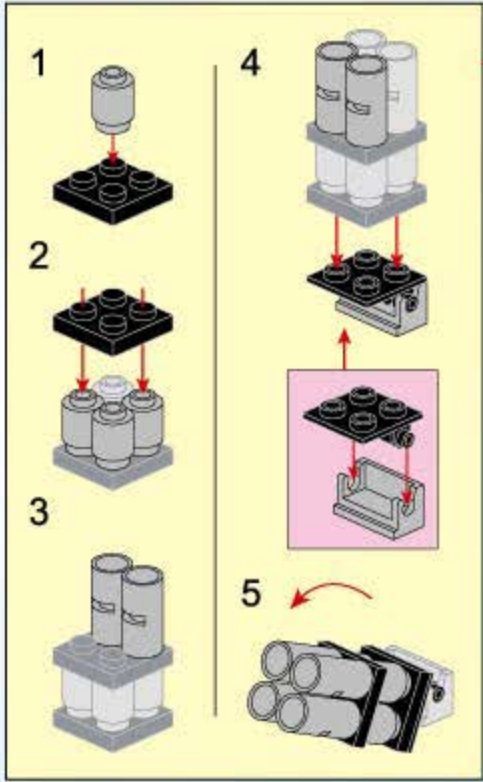

1x

1x

2x

27

25

- 4x [Cylinder]
- 1x [Triangle]
- 2x [Block]
- 4x [Cylinder]
- 2x [Black Technic Beam]
- 1x [Grey Technic Wedge]
- 1x [Grey Technic Bracket]
- 1x [Black Technic Plate]
- 2x [Black Technic Plate]
- 1x [Grey Technic Wedge]
- 1x [Grey Technic Beam]