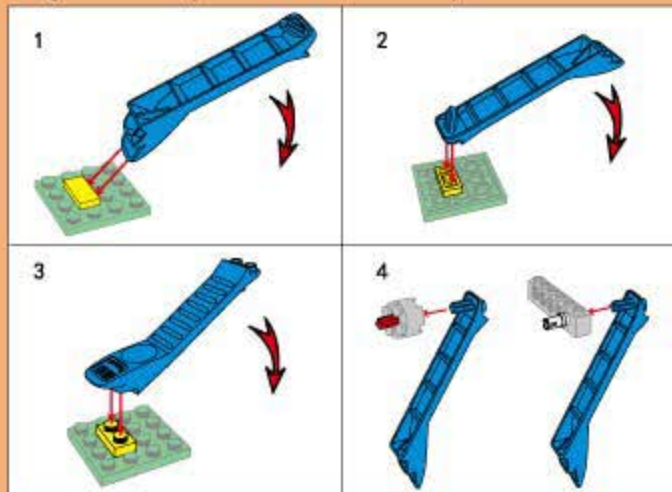

TACTICAL ESPIONAGE ACTION
COMBAT ZONE
F I R E

1722

Ages: 6+

Minifigs: X4

pcs: 539

GO FOR IT! DESTROYER

拆件器使用方法, 仅为示例

Usage of Brick Separator, Just for the sample