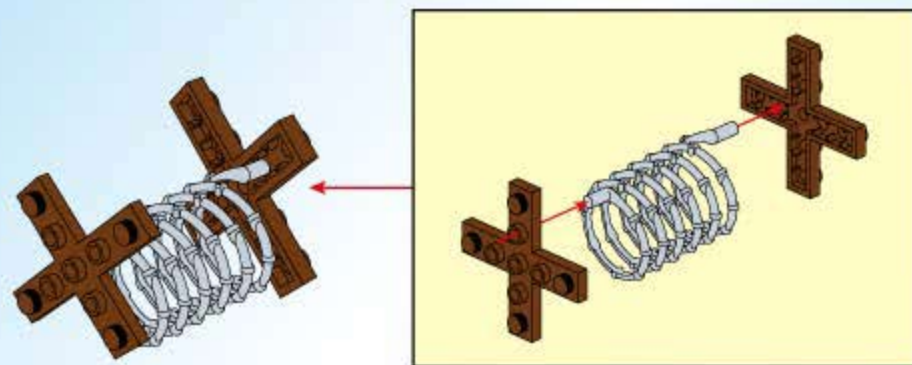

TACTICAL ESPIONAGE ACTION  
**COMBAT ZONE**  
F I R E

Qman

**1711**

Ages: 6+

Minifigs: X4

PCS: 380

**THE BATTLE**

拆件器使用方法, 仅为示例  
Usage of Brick Separator, Just for the sample

<p>1</p>	<p>2</p>
<p>3</p>	<p>4</p>

1

3x

2

2x

2x

3

4