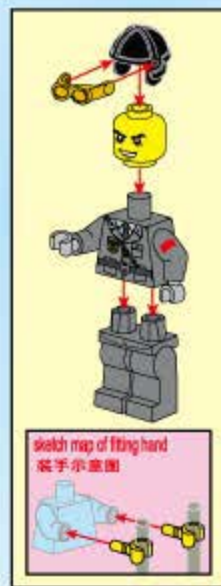

TACTICAL ESPIONAGE ACTION  
**COMBAT ZONE**  
F I R E

Qman

**1711**

Ages: 6+

Minifigs: X4

PCS: 380

**THE BATTLE**

拆件器使用方法, 仅为示例  
Usage of Brick Separator, Just for the sample