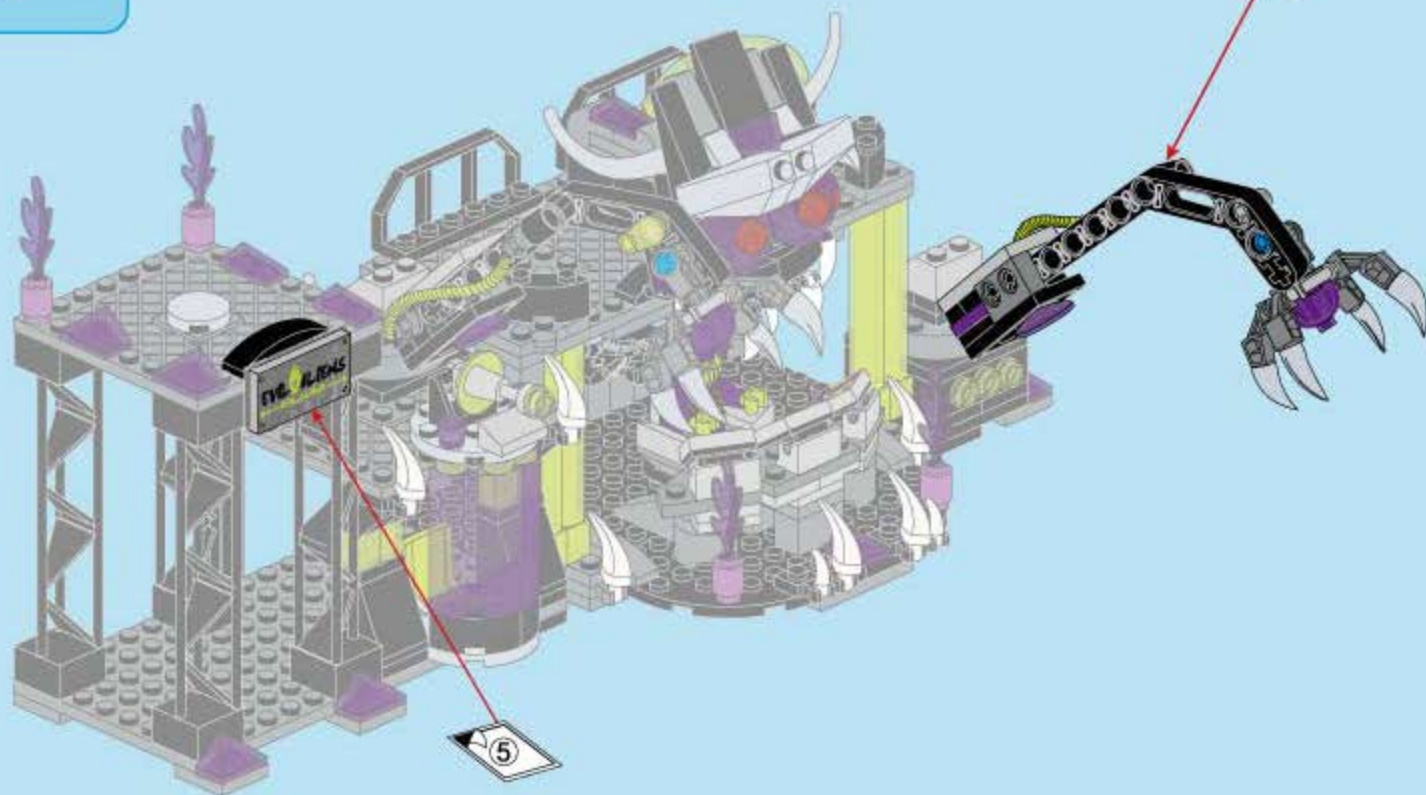

54

1x

1x

2x4

53

5