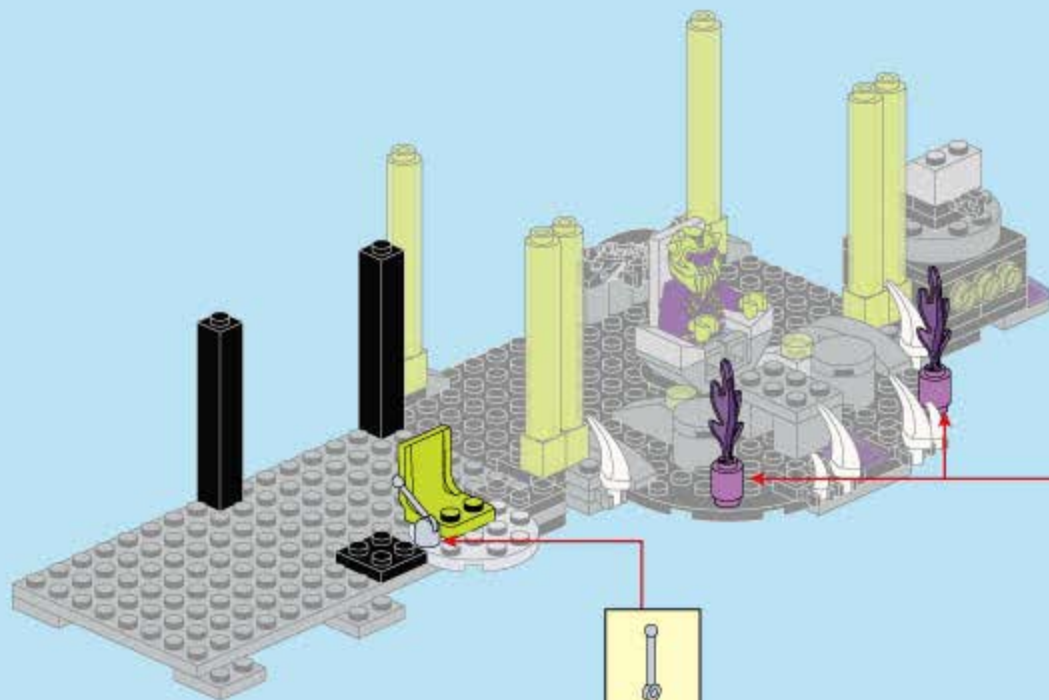

11

2x

1x

1x

2x

2x

1x

1x