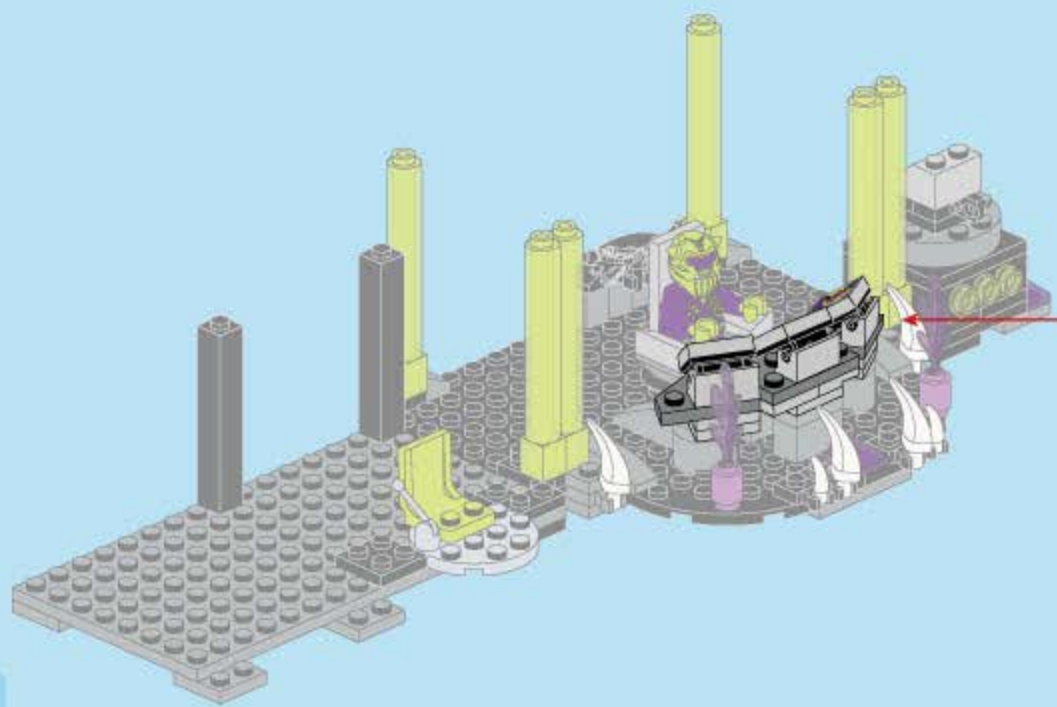

12

- 2x
- 2x
- 3x
- 3x
- 3x
- 2x
- 3x
- 1x
- 1x
- 2x
- 1x

1

2

3

4

5