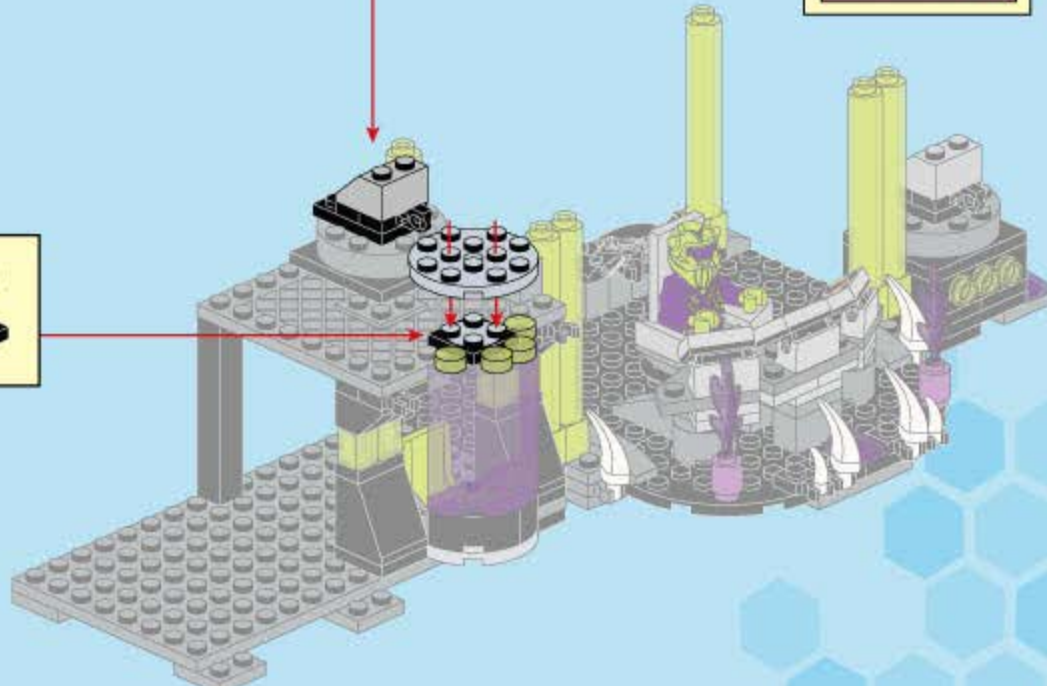

16

4x

1x

1x

1x

1x

1x

1x

1x

13