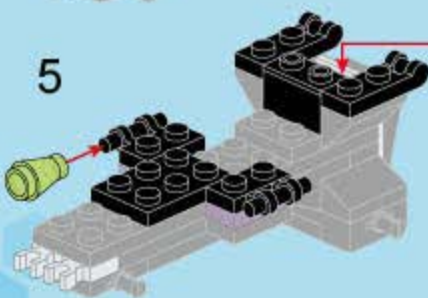

1604

AGES: 6+

Minifigs: x4

P.C.S: 73

sketch map of fitting hand
装手示意图

1

2

3

4

5