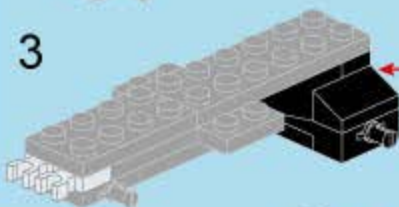

1604

AGES: 6+

Minifigs: x4

P.C.S: 73

sketch map of fitting hand
装手示意图

1

2

3

4

5