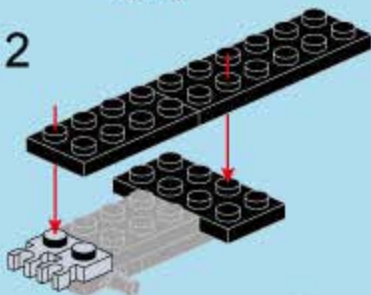

1604

AGES: 6+

Minifigs: x4

P.C.S: 73

CRAZY QUAD

sketch map of fitting hand  
装手示意图

1

2