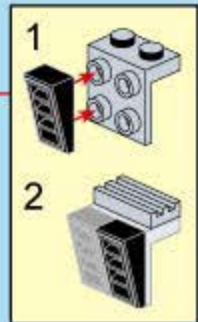

1604

AGES: 6+

Minifigs: x4

P.C.S: 73

sketch map of fitting hand
装手示意图

1

2

3

4

5