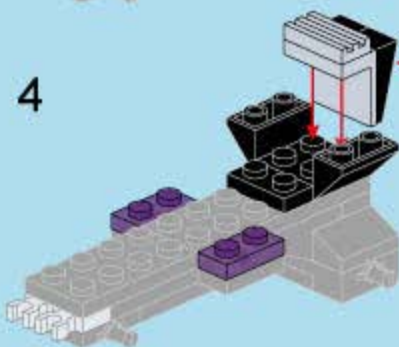

1604

AGES: 6+

Minifigs: x4

P.C.S: 73

sketch map of fitting hand
装手示意图

1

2

3

4

5