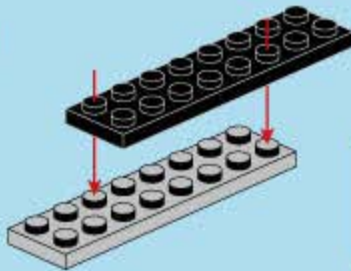

SPACE ADVENTURE

GET SET, GO!
LET'S SEAL, AT DAWN!

1603

AGES: 6+

Minifigs: x1

P C S: 03

sketch map of fitting hand
装手示意图

1

2

3

4

5