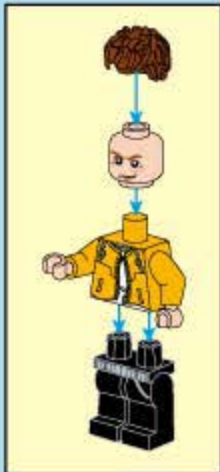

# SPACE ADVENTURE

GET SET, GO!  
LET'S SEAL, AT DAWN!

1603

AGES: 6+

Minifigs: x1

P C S: 03

LIGHTNING HOVERBIKE

sketch map of fitting hand  
装手示意图