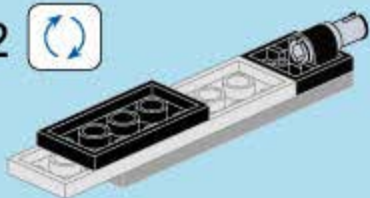

SPACE ADVENTURE

GET SET, GO!
LET'S SEAL, AT DAWN!

1603

AGES: 6+

Minifigs: x1

P C S: 03

sketch map of fitting hand
装手示意图

1

2

3

4

5