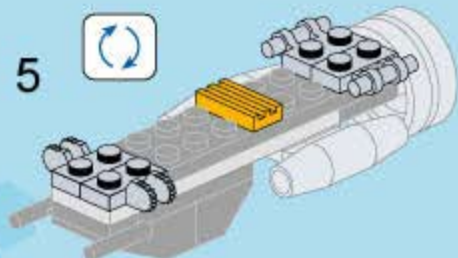

# SPACE ADVENTURE

GET SET, GO!  
LET'S SEAL, AT DAWN!

1603

AGES: 6+

Minifigs: x1

P C S: 03

LIGHTNING HOVERBIKE

sketch map of fitting hand  
装手示意图

1

2

3

4

5

6

7

1