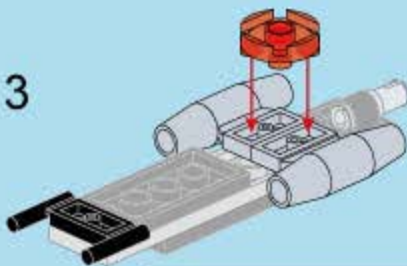

SPACE ADVENTURE

GET SET, GO!
LET'S SEAL, AT DAWN!

1603

AGES: 6+

Minifigs: x1

P C S: 03

sketch map of fitting hand
装手示意图

1

2

3

4

5