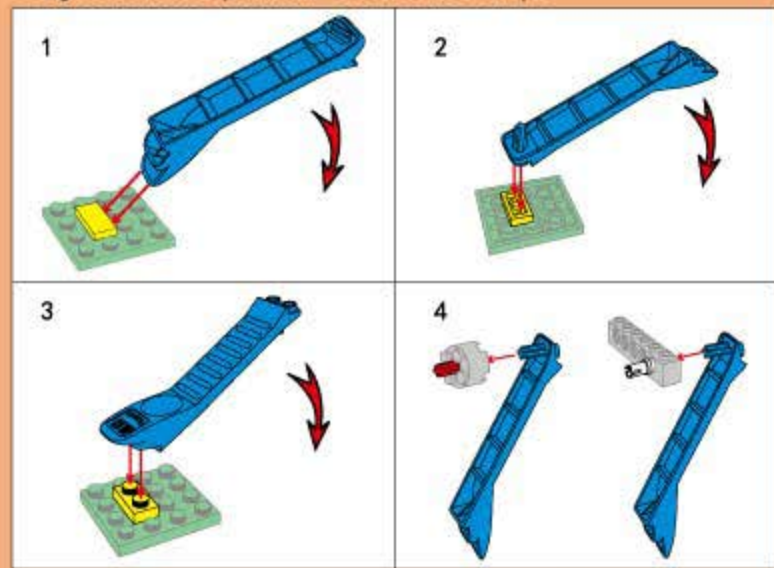

拆件器使用方法, 仅为示例

Usage of Brick Separator, Just for the sample