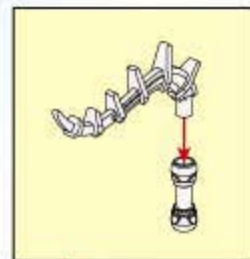

拆件器使用方法, 仅为示例

Usage of Brick Separator, Just for the sample