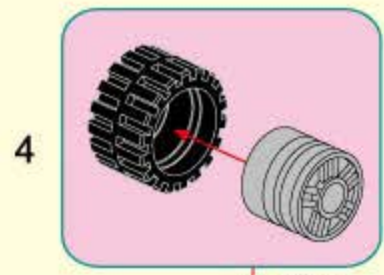

43

44

1x

1x

45

48

- 2x [Pin, black]
- 2x [Pin, grey]
- 4x [Technic Brick, 1x2, grey]
- 4x [Technic Connector, grey]
- 4x [Technic Brick, 1x2, grey]
- 2x [Gear, grey, 24 teeth]
- 2x [Gear, black, 24 teeth]
- 2x [Technic Axle, grey, 8 holes]