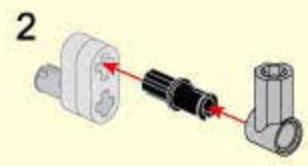

43

44

1x

1x

45

48

- 2x [Pin, black]
- 2x [Pin, grey]
- 4x [Technic Brick, 1x2, grey]
- 4x [Technic Connector, grey]
- 4x [Technic Brick, 1x2, grey]
- 2x [Gear, grey, 24 teeth]
- 2x [Gear, black, 24 teeth]
- 2x [Technic Axle, grey, 8 holes]