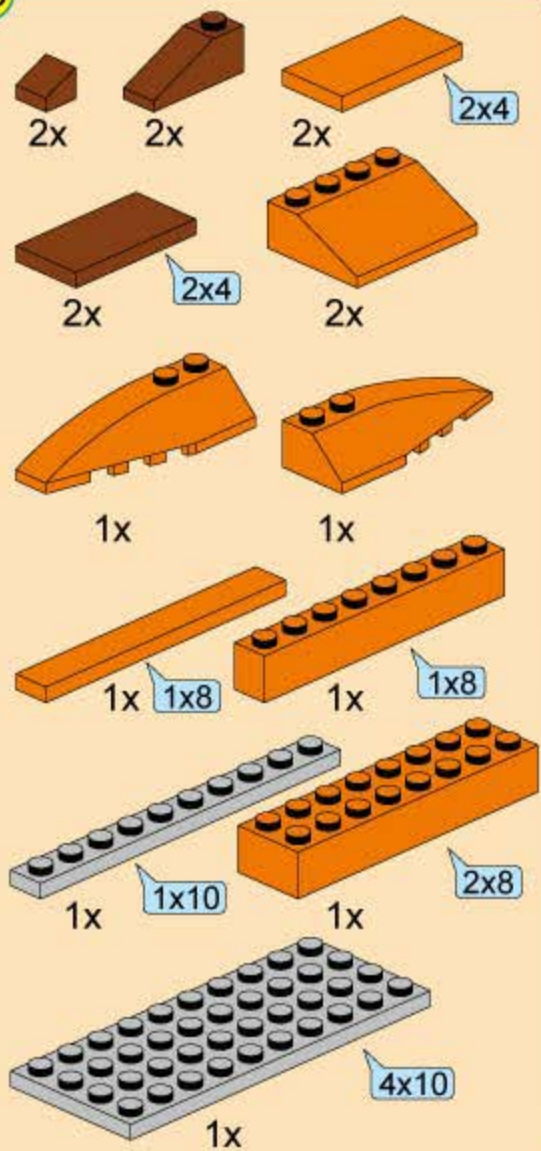

43

44

1x

1x

45

48

- 2x [Pin, black]
- 2x [Pin, grey]
- 4x [Technic Brick, 1x2, grey]
- 4x [Technic Connector, grey]
- 4x [Technic Brick, 1x2, grey]
- 2x [Gear, grey, 24 teeth]
- 2x [Gear, black, 24 teeth]
- 2x [Technic Axle, grey, 8 holes]

49

50

51

2x 2x 2x

2x 2x

2x8

1

2