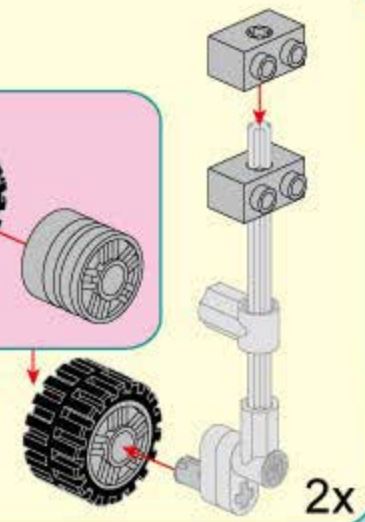

43

44

1x

1x

45

48

- 2x [Pin, black]
- 2x [Pin, grey]
- 4x [Technic Brick, 1x2, grey]
- 4x [Technic Connector, grey]
- 4x [Technic Brick, 1x2, grey]
- 2x [Gear, grey, 24 teeth]
- 2x [Gear, black, 24 teeth]
- 2x [Technic Axle, grey, 8 holes]