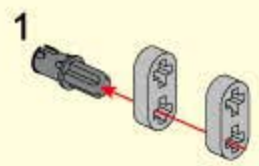

43

44

1x

1x

45

48

- 2x [Pin, black]
- 2x [Pin, grey]
- 4x [Technic Brick, 1x2, grey]
- 4x [Technic Connector, grey]
- 4x [Technic Brick, 1x2, grey]
- 2x [Gear, grey, 24 teeth]
- 2x [Gear, black, 24 teeth]
- 2x [Technic Axle, grey, 8 holes]