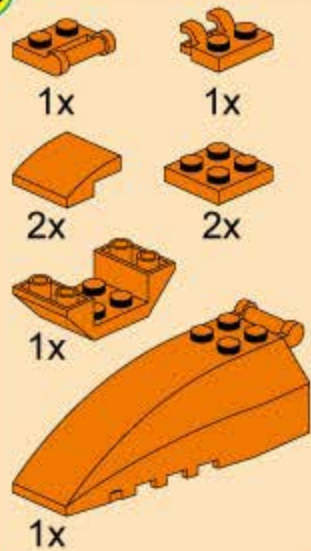

43

44

1x

1x

45

48

- 2x [Pin, black]
- 2x [Pin, grey]
- 4x [Technic Brick, 1x2, grey]
- 4x [Technic Connector, grey]
- 4x [Technic Brick, 1x2, grey]
- 2x [Gear, grey, 24 teeth]
- 2x [Gear, black, 24 teeth]
- 2x [Technic Axle, grey, 8 holes]

49

50

51

2x 2x 2x

2x 2x

2x8

1

2