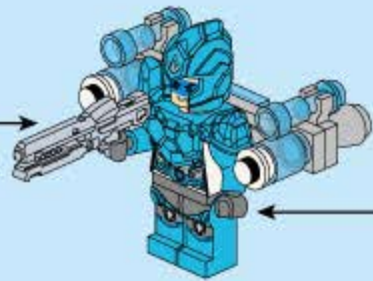

1

2

3

A1

1x 8x24

1x 4x8

1x 1x