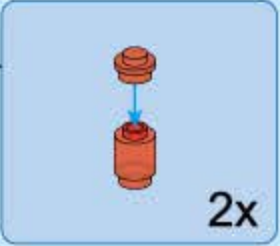

A47

A48

A49

A50

- 1x [Black Technic Wedge]
- 1x [Black Technic 1x3 Brick]
- 1x [Black Technic 1x2 Brick]
- 1x [Black Technic 1x2 Brick with Hole]
- 1x [Grey Technic Pin]
- 1x [Red Technic 1x3 Plate]
- 2x3 [Red Technic 1x3 Plate]
- 1x [Red Technic 1x2 Plate]
- 2x [Orange Technic Pin]
- 4x [Orange Technic Pin]

A51

A52

- | | | | | | |
|----|----|----|----|----|----|
| | | | | | |
| 1x | 2x | 2x | 1x | 1x | |
| | | | | | |
| 1x | 2x | 1x | 2x | 3x | 1x |
| | | | | | |
| 1x | 2x | 1x | | | |
| | | | | | |
| 1x | 1x | 1x | 2x | 1x | |