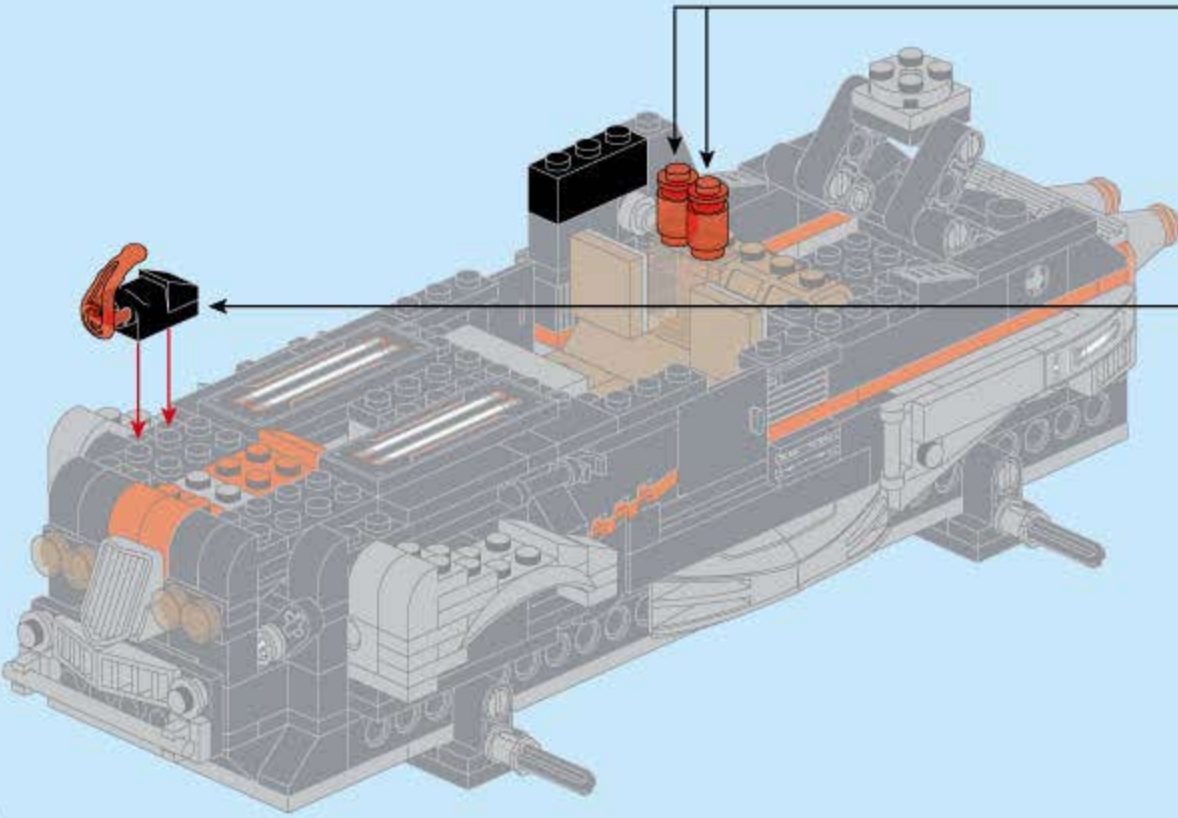

A47

A48

A49

A50

- 1x [Black Technic Wedge]
- 1x [Black Technic 1x3 Brick]
- 1x [Black Technic 1x2 Brick]
- 1x [Black Technic 1x2 Brick with Hole]
- 1x [Grey Technic Pin]
- 1x [Red Technic 1x3 Plate]
- 2x3 [Red Technic 1x3 Plate]
- 1x [Red Technic 1x2 Plate]
- 2x [Orange Technic Pin]
- 4x [Orange Technic Pin]