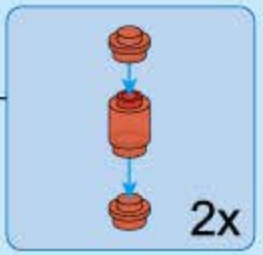

A47

A48

A49

A50

- 1x [Black Technic Wedge]
- 1x [Black Technic 1x3 Brick]
- 1x [Black Technic 1x2 Brick]
- 1x [Black Technic 1x2 Brick with Hole]
- 1x [Grey Technic Pin]
- 1x [Red Technic 1x3 Plate]
- 2x3 [Red Technic 1x3 Plate]
- 1x [Red Technic 1x2 Plate]
- 2x [Orange Technic Pin]
- 4x [Orange Technic Pin]

A51

A52

- | | | | | | |
|----|----|----|----|----|----|
| | | | | | |
| 1x | 2x | 2x | 1x | 1x | |
| | | | | | |
| 1x | 2x | 1x | 2x | 3x | 1x |
| | | | | | |
| 1x | 2x | 1x | | | |
| | | | | | |
| 1x | 1x | 1x | 2x | 1x | |