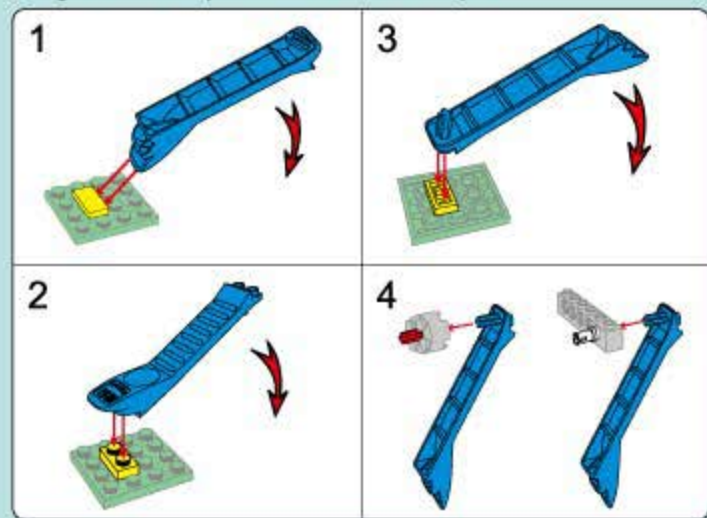

Qman

3406

Ages: 6+

Minifigs: X6

Pcs: 730

POWER
SQUAD

Death Dragon Truck

拆件器使用方法，仅为示例

Usage of Brick Separator, Just for the sample

1

2

3

A1

1x  8x24

1x  4x8

1x  1x