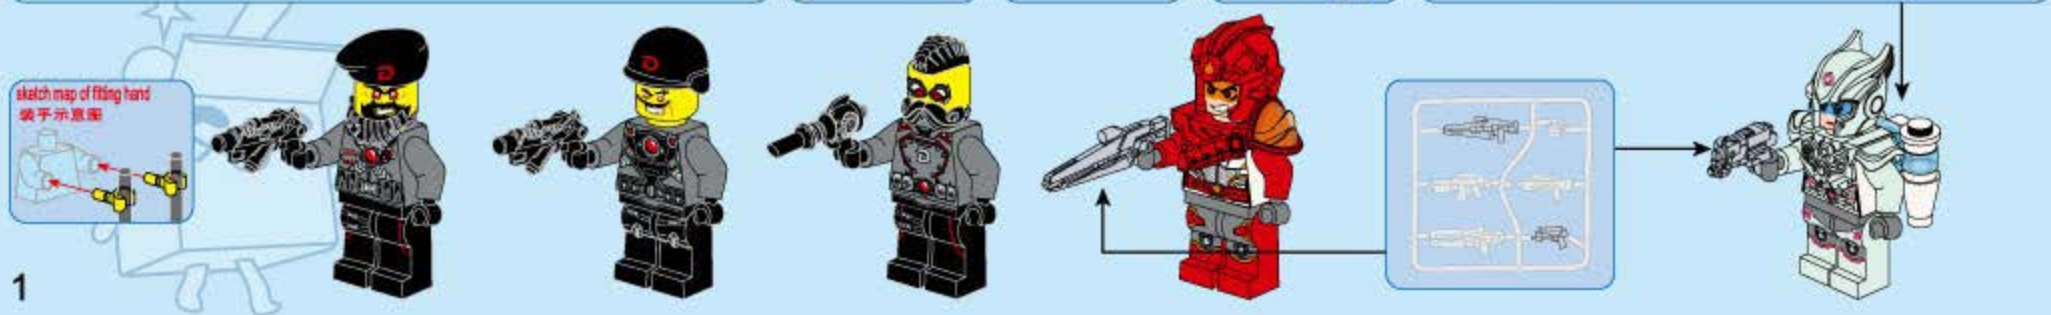

拆件器使用方法，仅为示例

Usage of Brick Separator, Just for the sample