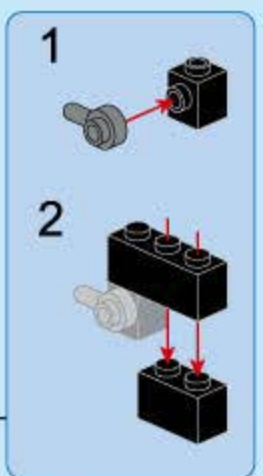

A47

A48

A49

A50

- 1x [Black Technic Wedge]
- 1x [Black Technic 1x3 Brick]
- 1x [Black Technic 1x2 Brick]
- 1x [Black Technic 1x2 Brick with Hole]
- 1x [Grey Technic Pin]
- 1x [Red Technic 1x3 Plate]
- 2x3 [Red Technic 1x3 Plate]
- 1x [Red Technic 1x2 Plate]
- 2x [Orange Technic Pin]
- 4x [Orange Technic Pin]