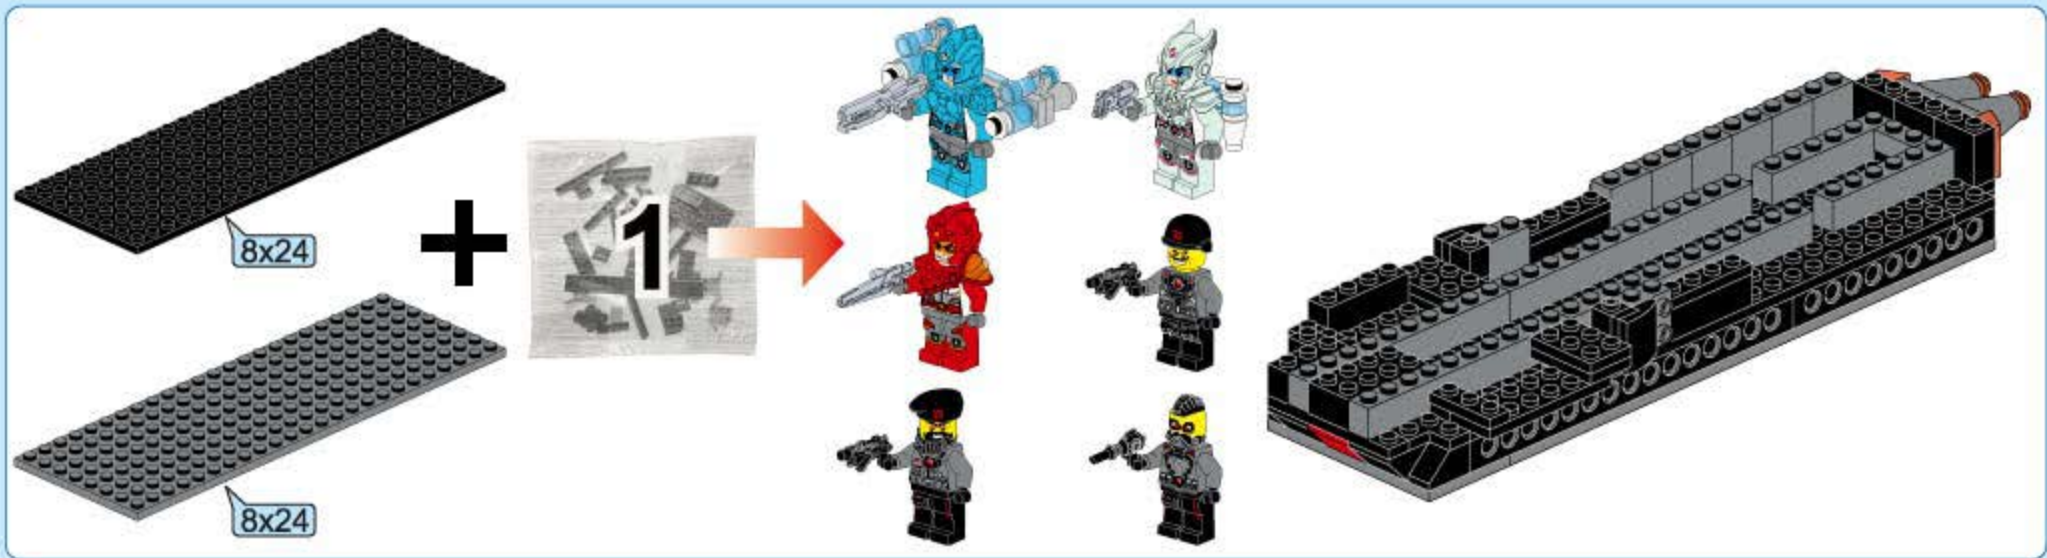

Qman

3406

Ages: 6+

Minifigs: X6

Pcs: 730

POWER
SQUAD

Death Dragon Truck

拆件器使用方法，仅为示例