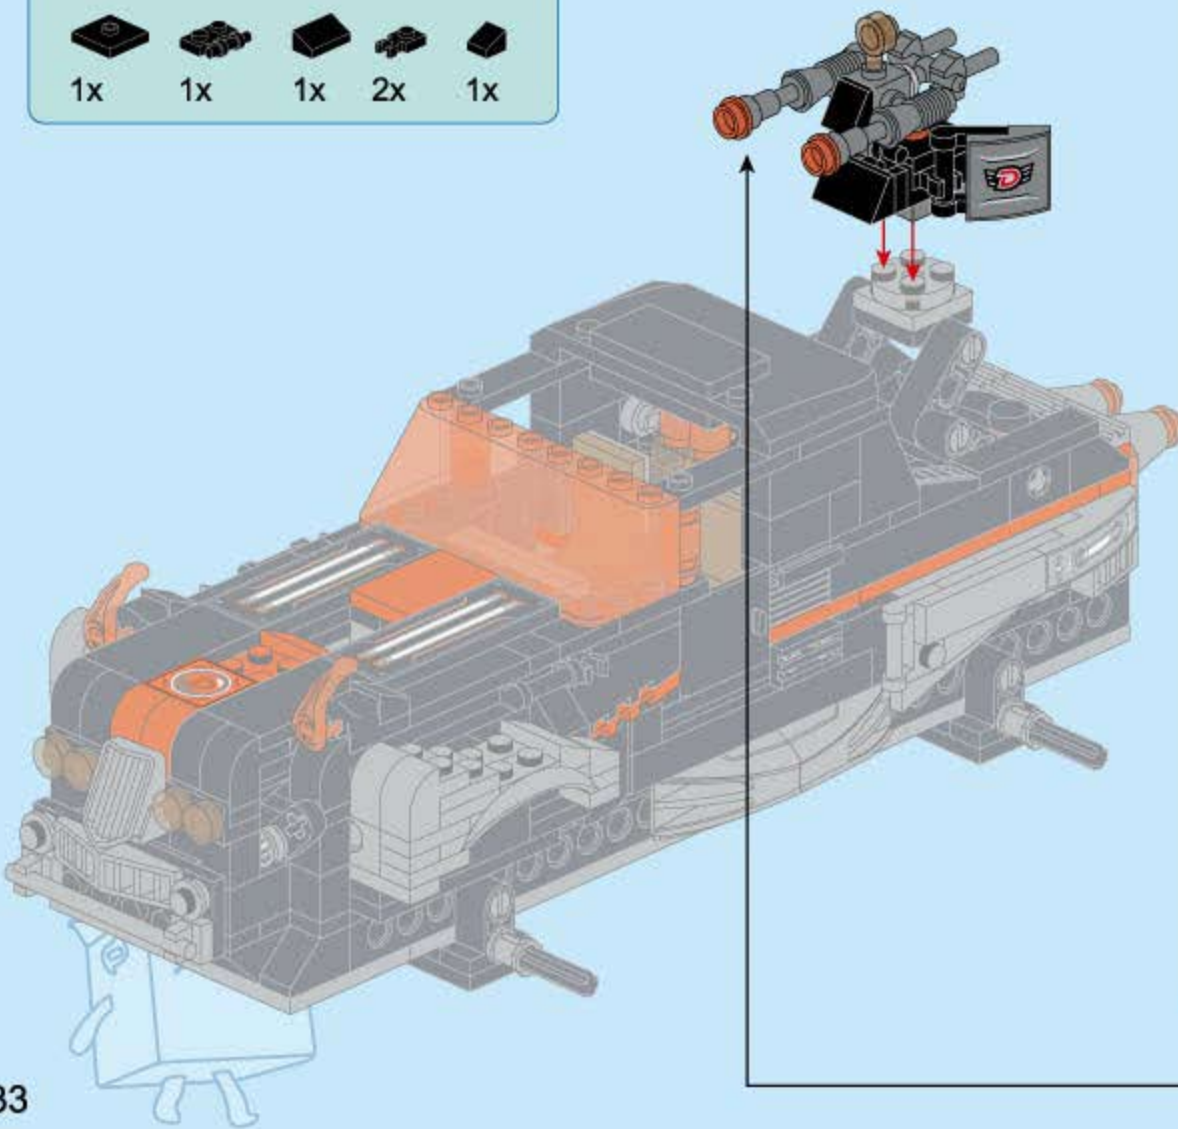

1x	2x	2x	1x	1x	
1x	2x	1x	2x	3x	1x
1x	2x	1x			
1x	1x	1x	2x	1x	

1

2

3

4

5

6

1

2

3

7

1

2

2x