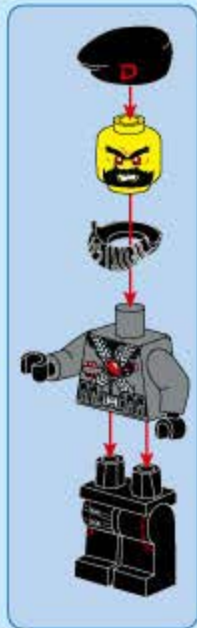

Qman

3406

Ages: 6+

Minifigs: X6

Pcs: 730

POWER
SQUAD

Death Dragon Truck

拆件器使用方法，仅为示例

Usage of Brick Separator, Just for the sample

1

2

3

A1

1x  8x24

1x  4x8

1x  1x