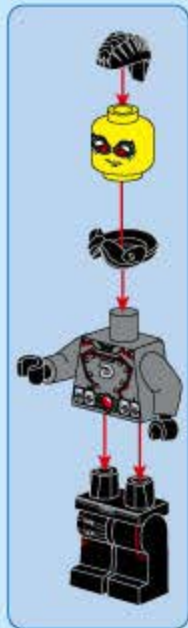

Qman

3406

Ages: 6+

Minifigs: X6

Pcs: 730

POWER
SQUAD

Death Dragon Truck

拆件器使用方法，仅为示例

Usage of Brick Separator, Just for the sample

1

2

3

A1

1x  8x24

1x  4x8

1x  1x