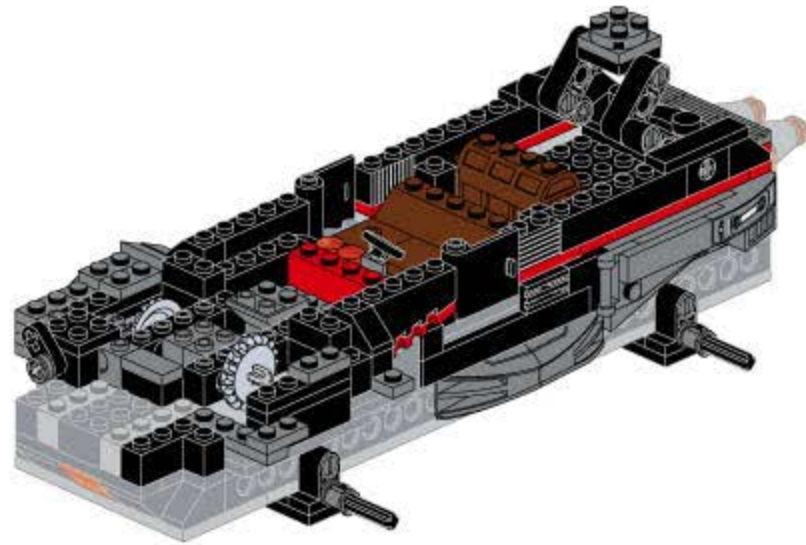

Qman

3406

Ages: 6+

Minifigs: X6

Pcs: 730

POWER
SQUAD

Death Dragon Truck

拆件器使用方法，仅为示例

4

5

A7

A8

A9

A10

A11

- 1x [1x10 black Technic beam]
- 1x [1x3 black Technic beam]
- 1x [1x3 grey Technic beam]
- 1x [1x2 black Technic beam]
- 1x [1x2 black Technic beam]
- 1x [1x2 black Technic beam]
- 1x [1x2 black Technic beam]
- 2x [1x1 black Technic beam]

A12

- 2x [1x10 grey Technic beam]
- 1x [1x3 black Technic beam]
- 2x [1x2 black Technic beam]
- 1x [1x2 black Technic beam]

A13

6x10

1x

6x10

1x

A14