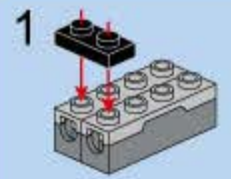

1x 1x10

1x 2x4

2x

B33

B34

B35

B36

B37

B38

B39

- 2x (grey 1x5 Technic beam)
- 2x (grey 1x3 Technic beam)
- 2x (grey 1x2 Technic beam)
- 1x (grey 1x1 Technic beam)
- 1x (grey 1x5 Technic beam)
- 1x (grey 1x3 Technic beam)
- 2x (grey 1x2 Technic beam)
- 2x (grey 1x1 Technic beam)
- 1x (black 1x5 Technic beam)
- 1x (black 1x3 Technic beam)
- 1x (black 1x2 Technic beam)
- 2x (orange Technic axle)
- 2x (grey Technic axle pin)
- 1x (black Technic axle pin)
- 1x (black Technic axle pin)