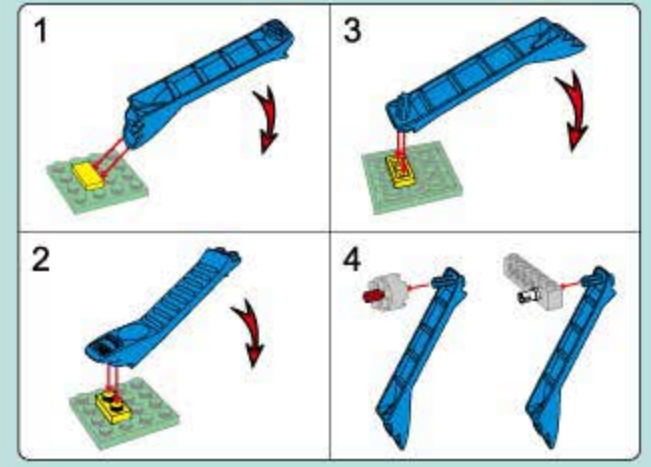

Qman

3402

Ages: 6+

Minifigs: X4

Pcs: 371

POWER  
SQUAD

Dark Shadow Roadster

拆件器使用方法, 仅为示例  
Usage of Brick Separator, Just for the sample