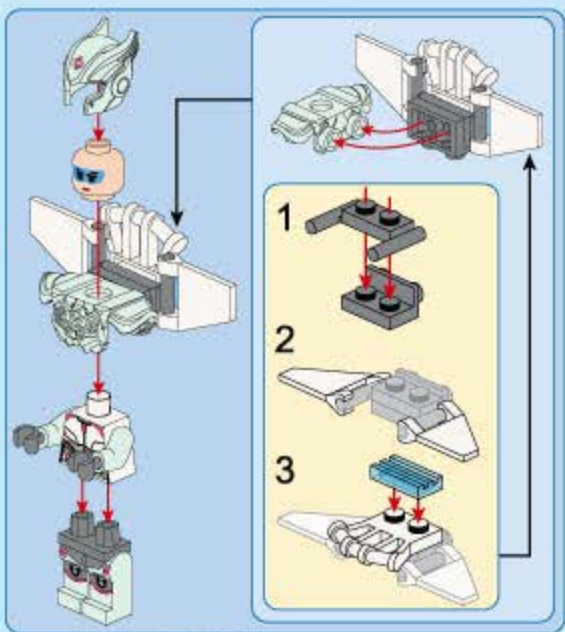

Qman

3402

Ages: 6+

Minifigs: X4

Pcs: 371

POWER  
SQUAD

Dark Shadow Roadster

拆件器使用方法, 仅为示例  
Usage of Brick Separator, Just for the sample