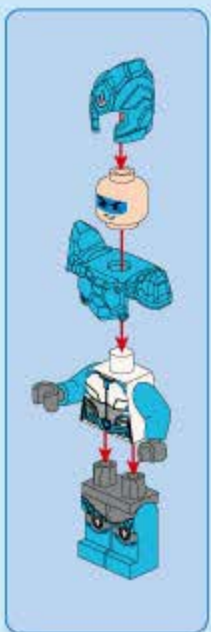

Qman

3402

Ages: 6+

Minifigs: X4

Pcs: 371

POWER  
SQUAD

Dark Shadow Roadster

拆件器使用方法, 仅为示例  
Usage of Brick Separator, Just for the sample