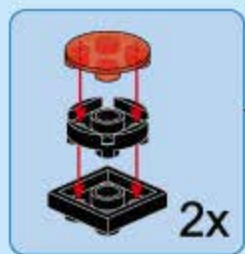

B38

B39

- 2x (grey 1x5 Technic beam)
- 2x (grey 1x3 Technic beam)
- 2x (grey 1x2 Technic beam)
- 1x (grey 1x1 Technic beam)
- 1x (grey 1x5 Technic beam)
- 1x (grey 1x3 Technic beam)
- 2x (grey 1x2 Technic beam)
- 2x (grey 1x1 Technic beam)
- 1x (black 1x5 Technic beam)
- 1x (black 1x3 Technic beam)
- 1x (black 1x2 Technic beam)
- 2x (orange Technic axle)
- 2x (grey Technic axle pin)
- 1x (black Technic axle pin)
- 1x (black Technic axle pin)

7

1

2

B40

2x

2x

2x

B41