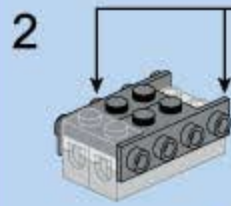

1x 1x10

1x 2x4

2x

B33

B34

B35

B36

B37

B38

B39

- 2x (grey 1x5 Technic beam)
- 2x (grey 1x3 Technic beam)
- 2x (grey 1x2 Technic beam)
- 1x (grey 1x1 Technic beam)
- 1x (grey 1x5 Technic beam)
- 1x (grey 1x3 Technic beam)
- 2x (grey 1x2 Technic beam)
- 2x (grey 1x1 Technic beam)
- 1x (black 1x5 Technic beam)
- 1x (black 1x3 Technic beam)
- 1x (black 1x2 Technic beam)
- 2x (orange Technic axle)
- 2x (grey Technic axle pin)
- 1x (black Technic axle pin)
- 1x (black Technic axle pin)