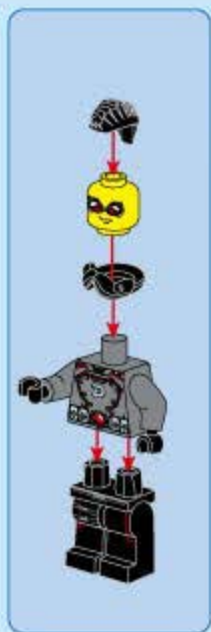

Qman

3402

Ages: 6+

Minifigs: X4

Pcs: 371

POWER  
SQUAD

Dark Shadow Roadster

拆件器使用方法, 仅为示例  
Usage of Brick Separator, Just for the sample