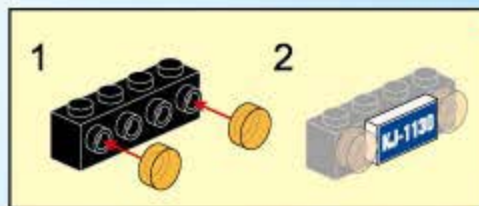

ENLIGHTEN
启蒙

CITY

1130
AGES: 8+
Minifigs: 4
PCS: 742

拆件器使用方法, 仅为示例

Usage of Brick Separator, Just for the sample

A4

A5

A6