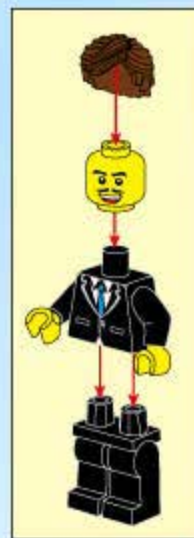

ENLIGHTEN
启蒙

CITY

1130
AGES: 8+
Minifigs: 4
PCS: 742

拆件器使用方法, 仅为示例

Usage of Brick Separator, Just for the sample

A4

A5

A6