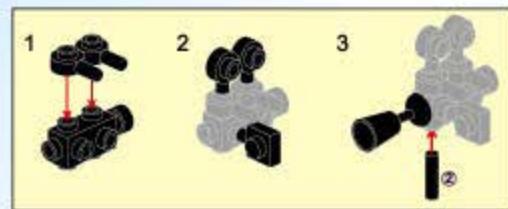

ENLIGHTEN
启蒙

CITY

1130
AGES: 8+
Minifigs: 4
PCS: 742

拆件器使用方法, 仅为示例

Usage of Brick Separator, Just for the sample

A4

A5

A6