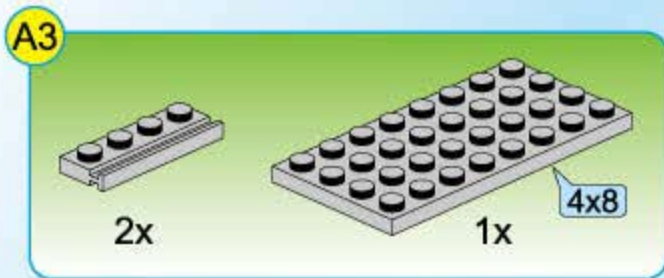

ENLIGHTEN
启蒙

CITY

1130
AGES: 8+
Minifigs: 4
PCS: 742

拆件器使用方法, 仅为示例

Usage of Brick Separator, Just for the sample

A4

A5

A6