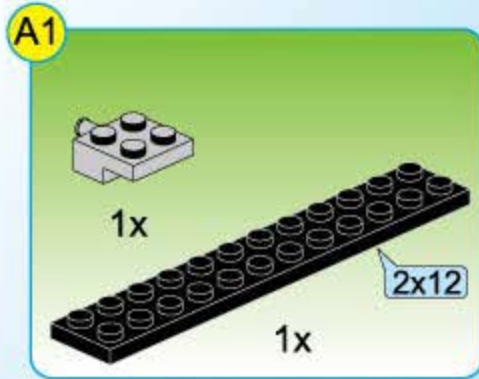

ENLIGHTEN
启蒙

CITY

1130
AGES: 8+
Minifigs: 4
PCS: 742

拆件器使用方法, 仅为示例

Usage of Brick Separator, Just for the sample

A4

A5

A6