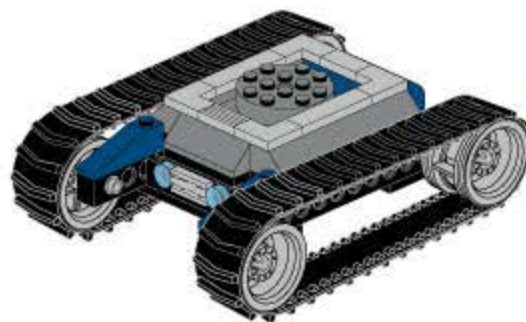

KYANITE SQUAD

2405

Ages: 6+

Minifigs: X3

Pcs: 279

ROCK GRINDER

拆件器使用方法, 仅为示例

Usage of Brick Separator, Just for the sample