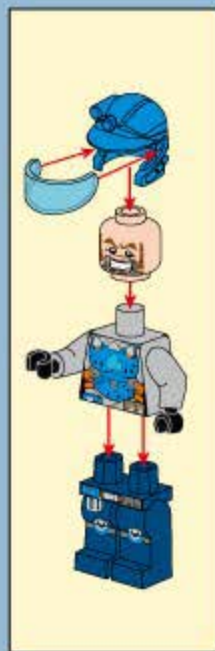

KYANITE SQUAD

2405

Ages: 6+

Minifigs: X3

Pcs: 279

ROCK GRINDER

拆件器使用方法, 仅为示例

Usage of Brick Separator, Just for the sample