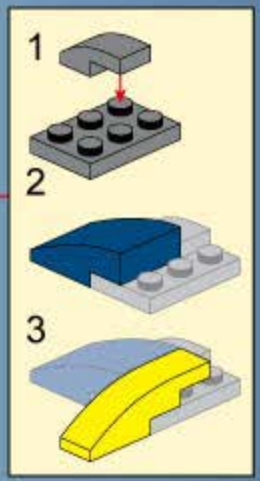

14

2x

1x

15

16

2x (blue circle)
2x (blue 2-way connector)
1x (grey 1x3 Technic brick)
1x (grey 1x3 Technic brick with holes)
1x (blue curved Technic piece)
1x (yellow curved Technic piece)
1x (blue 4x6 Technic plate)