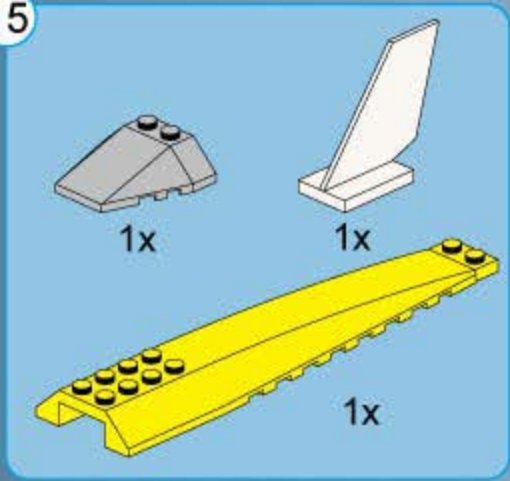

14

2x

1x

15

16

2x (blue circle)
2x (blue 2-way connector)
1x (grey 1x3 Technic brick)
1x (grey 1x3 Technic brick with holes)
1x (blue curved Technic piece)
1x (yellow curved Technic piece)
1x (blue 4x6 Technic plate)