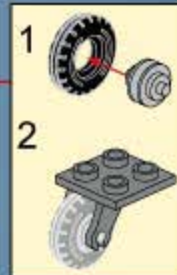

14

2x

1x

15

16

2x (blue circle)
2x (blue 2-way connector)
1x (grey 1x3 Technic brick)
1x (grey 1x3 Technic brick with holes)
1x (blue curved Technic piece)
1x (yellow curved Technic piece)
1x (blue 4x6 Technic plate)

17

18

19

20

21

22

23

26

24

25

27

28

1x

1x

27

18