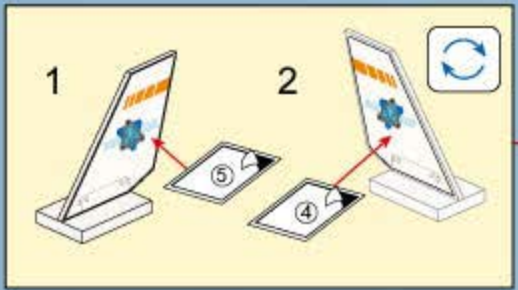

14

2x

1x

15

16

2x (blue circle)
2x (blue 2-way connector)
1x (grey 1x3 Technic brick)
1x (grey 1x3 Technic brick with holes)
1x (blue curved Technic piece)
1x (yellow curved Technic piece)
1x (blue 4x6 Technic plate)