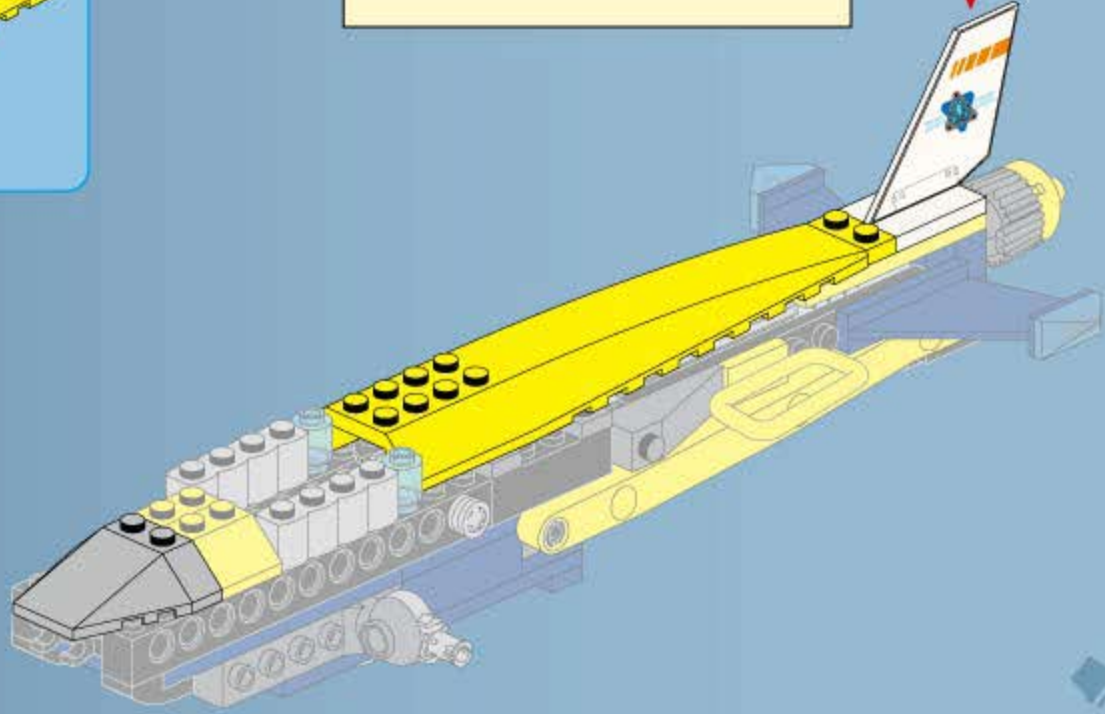

14

2x

1x

15

16

2x (blue circle)
2x (blue 2-way connector)
1x (grey 1x3 Technic brick)
1x (grey 1x3 Technic brick with holes)
1x (blue curved Technic piece)
1x (yellow curved Technic piece)
1x (blue 4x6 Technic plate)