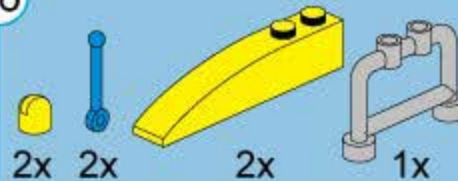

14

2x

1x

15

16

2x (blue circle)
2x (blue 2-way connector)
1x (grey 1x3 Technic brick)
1x (grey 1x3 Technic brick with holes)
1x (blue curved Technic piece)
1x (yellow curved Technic piece)
1x (blue 4x6 Technic plate)

17

18

19

20

21

22

23

26