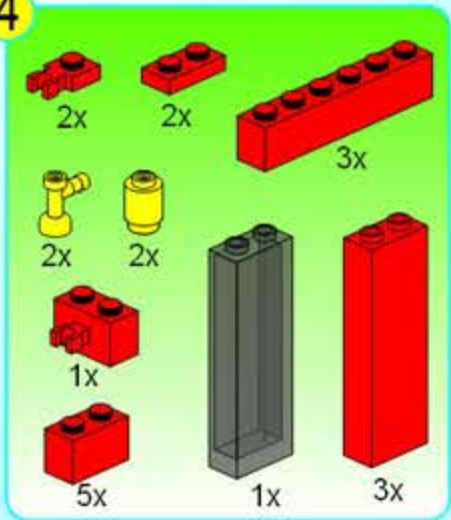

ENLIGHTEN

启蒙

910

466 pieces
5 firemen

AGES 6+

Fire Control Branch Bureau

1

2

3

3

4

5

6

14

- 3x Yellow Technic Pin
- 1x Yellow Technic Connector
- 2x Grey Technic Connector
- 1x White Technic Pin
- 1x Red Technic 1x3 Brick
- 1x Red Technic 1x2 Brick with Hole
- 1x Red Technic 1x2 Brick with Hole
- 2x Red Technic 1x2 Brick with Hole
- 1x White Technic Pin
- 1x Red Technic 1x2 Brick with Hole
- 1x Grey Technic Connector
- 1x Blue Technic 1x4 Plate
- 4x Blue Technic 1x4 Plate
- 1x Red Technic 1x6 Brick
- 1x Red Technic 1x6 Brick
- 1x Black Technic Pole