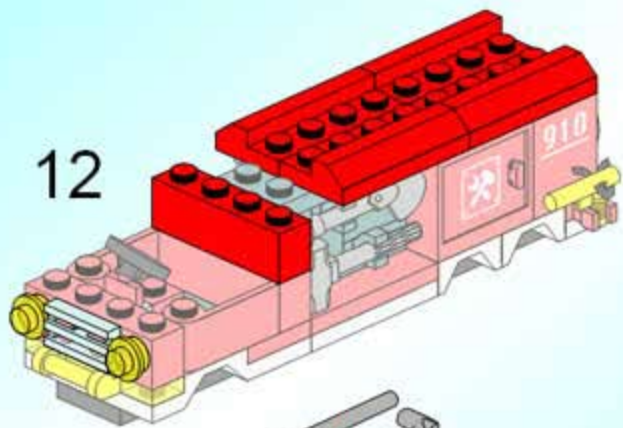

ENLIGHTEN

启蒙

910

466 pieces
5 firemen

AGES 6+

Fire Control Branch Bureau

1

2

3

3

4

5

6

14

- 3x Yellow Technic Pin
- 1x Yellow Technic Connector
- 2x Grey Technic Connector
- 1x White Technic Pin
- 1x Red Technic 1x3 Brick
- 1x Red Technic 1x2 Brick with Hole
- 1x Red Technic 1x2 Brick with Hole
- 2x Red Technic 1x2 Brick with Hole
- 1x White Technic Pin
- 1x Red Technic 1x2 Brick with Hole
- 1x Grey Technic Connector
- 1x Blue Technic 1x4 Plate
- 4x Blue Technic 1x4 Plate
- 1x Red Technic 1x6 Brick
- 1x Red Technic 1x6 Brick
- 1x Black Technic Pole