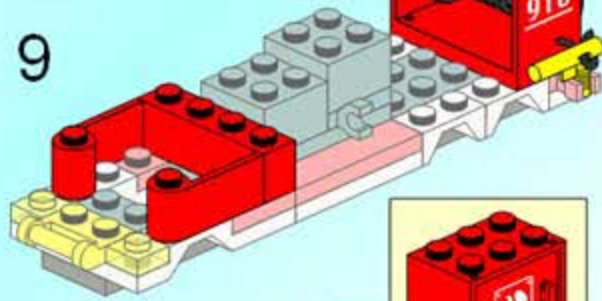

ENLIGHTEN

启蒙

910

466 pieces
5 firemen

AGES 6+

Fire Control Branch Bureau

1

2

3

3

4

5

6

14

- 3x Yellow Technic Pin
- 1x Yellow Technic Connector
- 2x Grey Technic Connector
- 1x White Technic Pin
- 1x Red Technic 1x3 Brick
- 1x Red Technic 1x2 Brick with Hole
- 1x Red Technic 1x2 Brick with Hole
- 2x Red Technic 1x2 Brick with Hole
- 1x White Technic Pin
- 1x Red Technic 1x2 Brick with Hole
- 1x Grey Technic Connector
- 1x Blue Technic 1x4 Plate
- 4x Blue Technic 1x4 Plate
- 1x Red Technic 1x6 Brick
- 1x Red Technic 1x6 Brick
- 1x Black Technic Pole