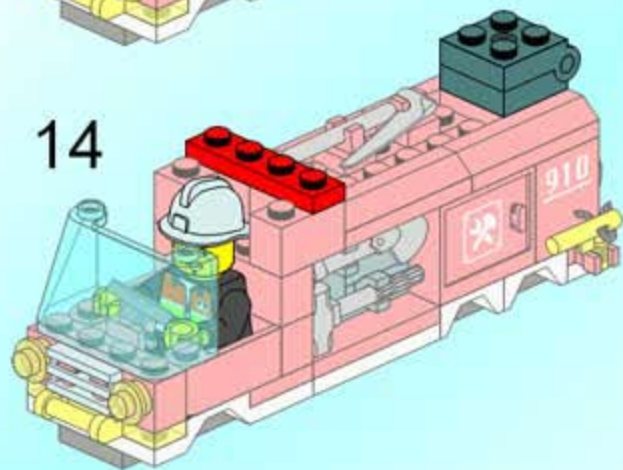

ENLIGHTEN

启蒙

910

466 pieces
5 firemen

AGES 6+

Fire Control Branch Bureau

1

2

3

3

4

5

6

14

- 3x Yellow Technic Pin
- 1x Yellow Technic Connector
- 2x Grey Technic Connector
- 1x White Technic Pin
- 1x Red Technic 1x3 Brick
- 1x Red Technic 1x2 Brick with Hole
- 1x Red Technic 1x2 Brick with Hole
- 2x Red Technic 1x2 Brick with Hole
- 1x White Technic Pin
- 1x Red Technic 1x2 Brick with Hole
- 1x Grey Technic Connector
- 1x Blue Technic 1x4 Plate
- 4x Blue Technic 1x4 Plate
- 1x Red Technic 1x6 Brick
- 1x Red Technic 1x6 Brick
- 1x Black Technic Pole