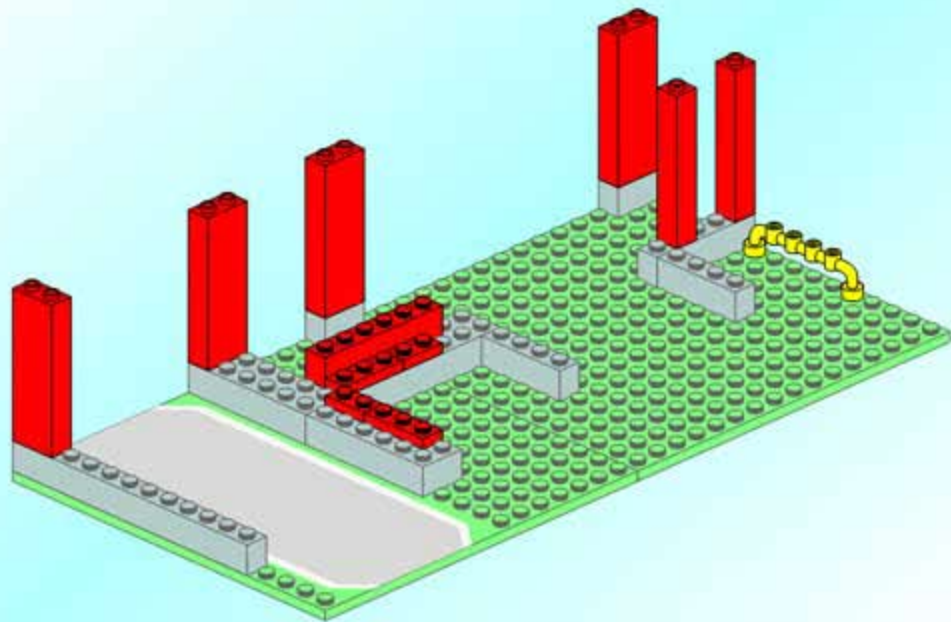

ENLIGHTEN

启蒙

910

466 pieces
5 firemen

AGES 6+

Fire Control Branch Bureau

1

2

3

3

4

5

6

14

- 3x Yellow Technic Pin
- 1x Yellow Technic Connector
- 2x Grey Technic Connector
- 1x White Technic Pin
- 1x Red Technic 1x3 Brick
- 1x Red Technic 1x2 Brick with Hole
- 1x Red Technic 1x2 Brick with Hole
- 2x Red Technic 1x2 Brick with Hole
- 1x White Technic Pin
- 1x Red Technic 1x2 Brick with Hole
- 1x Grey Technic Connector
- 1x Blue Technic 1x4 Plate
- 4x Blue Technic 1x4 Plate
- 1x Red Technic 1x6 Brick
- 1x Red Technic 1x6 Brick
- 1x Black Technic Pole