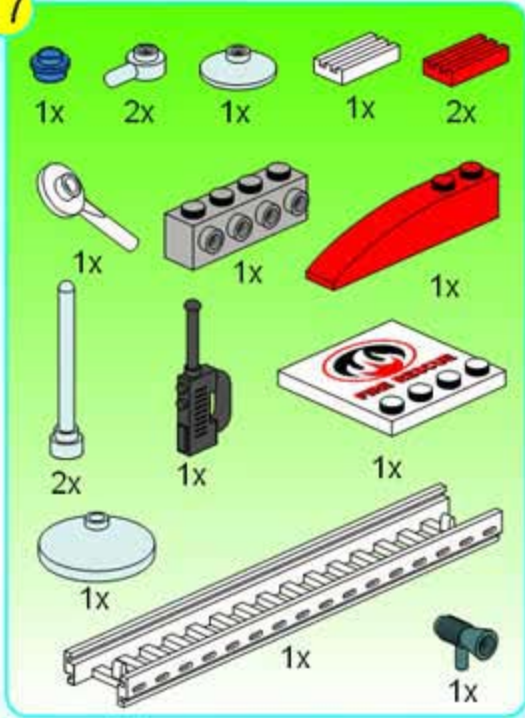

3

3

4

5

6

14

- 3x Yellow Technic Pin
- 1x Yellow Technic Connector
- 2x Grey Technic Connector
- 1x White Technic Pin
- 1x Red Technic 1x3 Brick
- 1x Red Technic 1x2 Brick with Hole
- 1x Red Technic 1x2 Brick with Hole
- 2x Red Technic 1x2 Brick with Hole
- 1x White Technic Pin
- 1x Red Technic 1x2 Brick with Hole
- 1x Grey Technic Connector
- 1x Blue Technic 1x4 Plate
- 4x Blue Technic 1x4 Plate
- 1x Red Technic 1x6 Brick
- 1x Red Technic 1x6 Brick
- 1x Black Technic Pole