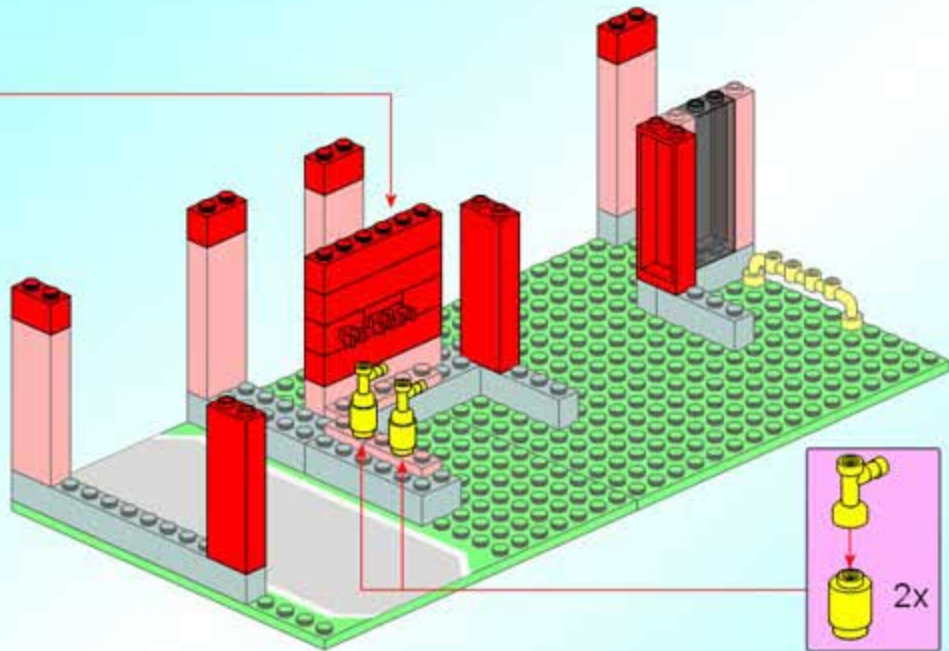

ENLIGHTEN

启蒙

910

466 pieces
5 firemen

AGES 6+

Fire Control Branch Bureau

1

2

3

3

4

5

6

14

- 3x Yellow Technic Pin
- 1x Yellow Technic Connector
- 2x Grey Technic Connector
- 1x White Technic Pin
- 1x Red Technic 1x3 Brick
- 1x Red Technic 1x2 Brick with Hole
- 1x Red Technic 1x2 Brick with Hole
- 2x Red Technic 1x2 Brick with Hole
- 1x White Technic Pin
- 1x Red Technic 1x2 Brick with Hole
- 1x Grey Technic Connector
- 1x Blue Technic 1x4 Plate
- 4x Blue Technic 1x4 Plate
- 1x Red Technic 1x6 Brick
- 1x Red Technic 1x6 Brick
- 1x Black Technic Pole