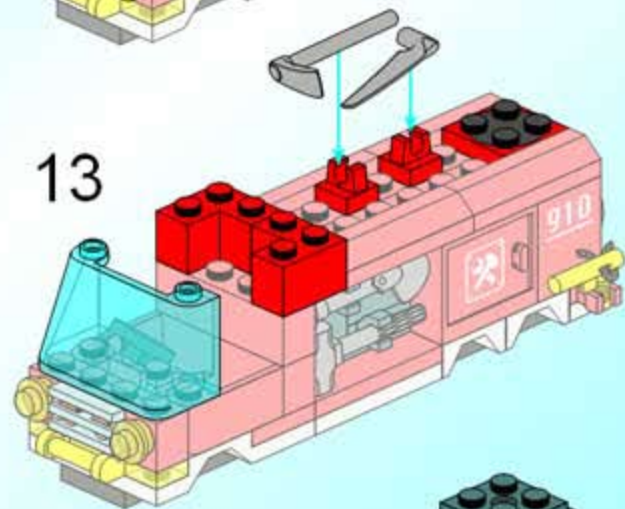

ENLIGHTEN

启蒙

910

466 pieces
5 firemen

AGES 6+

Fire Control Branch Bureau

1

2

3

3

4

5

6

14

- 3x Yellow Technic Pin
- 1x Yellow Technic Connector
- 2x Grey Technic Connector
- 1x White Technic Pin
- 1x Red Technic 1x3 Brick
- 1x Red Technic 1x2 Brick with Hole
- 1x Red Technic 1x2 Brick with Hole
- 2x Red Technic 1x2 Brick with Hole
- 1x White Technic Pin
- 1x Red Technic 1x2 Brick with Hole
- 1x Grey Technic Connector
- 1x Blue Technic 1x4 Plate
- 4x Blue Technic 1x4 Plate
- 1x Red Technic 1x6 Brick
- 1x Red Technic 1x6 Brick
- 1x Black Technic Pole