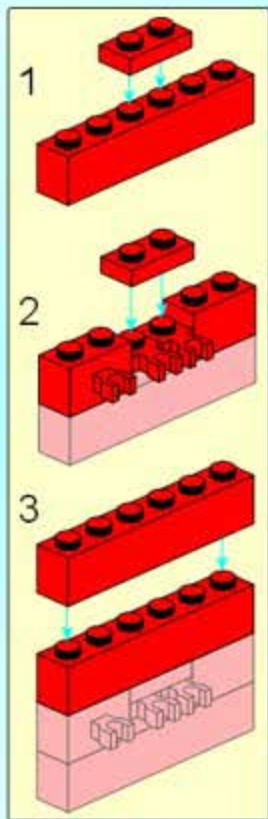

ENLIGHTEN

启蒙

910

466 pieces
5 firemen

AGES 6+

Fire Control Branch Bureau

1

2

3

3

4

5

6

14

- 3x Yellow Technic Pin
- 1x Yellow Technic Connector
- 2x Grey Technic Connector
- 1x White Technic Pin
- 1x Red Technic 1x3 Brick
- 1x Red Technic 1x2 Brick with Hole
- 1x Red Technic 1x2 Brick with Hole
- 2x Red Technic 1x2 Brick with Hole
- 1x White Technic Pin
- 1x Red Technic 1x2 Brick with Hole
- 1x Grey Technic Connector
- 1x Blue Technic 1x4 Plate
- 4x Blue Technic 1x4 Plate
- 1x Red Technic 1x6 Brick
- 1x Red Technic 1x6 Brick
- 1x Black Technic Pole