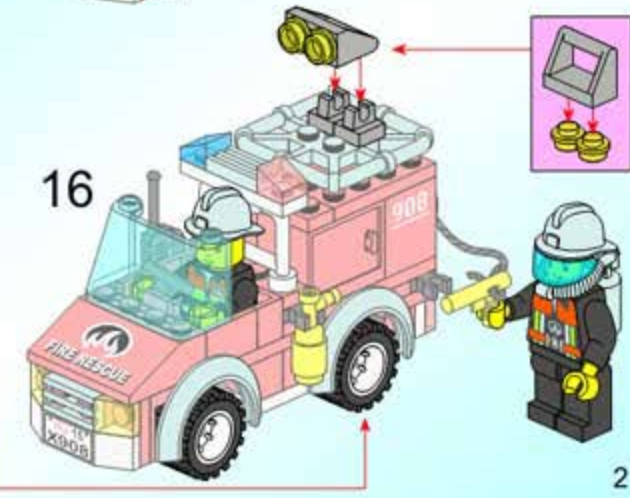

ENLIGHTEN
啟蒙

908

Scaling Ladder Fire Engines

AGES 6+

605 pieces/5 firemen

4

5

8