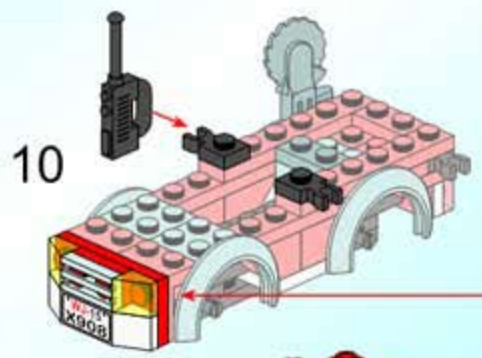

ENLIGHTEN
啟蒙

908

Scaling Ladder Fire Engines

AGES 6+

605 pieces/5 firemen

4

5

8