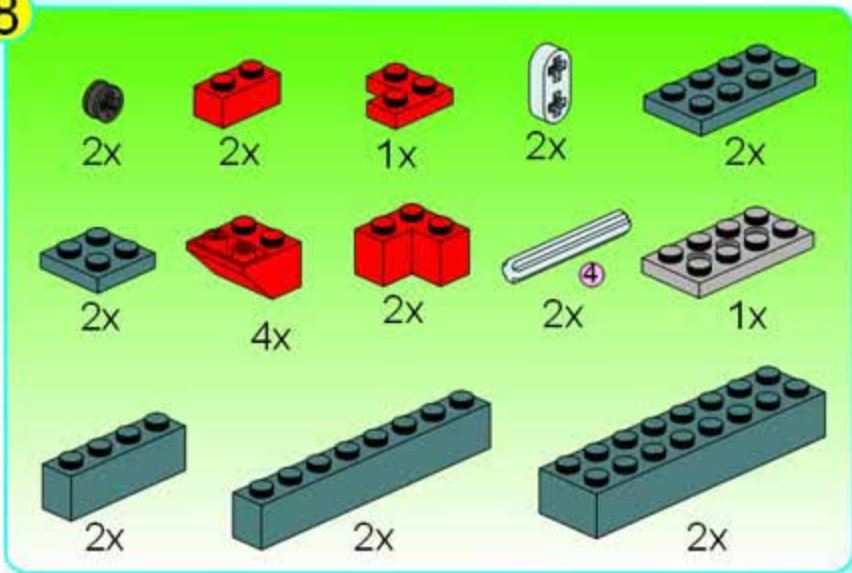

ENLIGHTEN
啟蒙

908

Scaling Ladder Fire Engines

AGES 6+

605 pieces/5 firemen

4

5

8