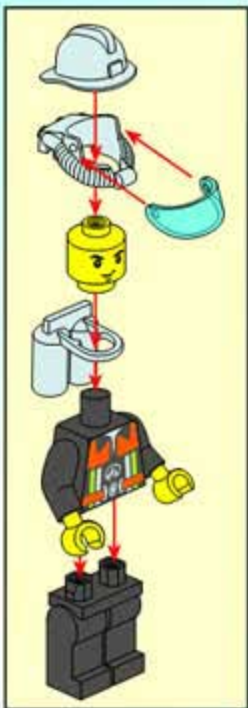

ENLIGHTEN
啟蒙

908

Scaling Ladder Fire Engines

AGES 6+

605 pieces/5 firemen

4

5

8