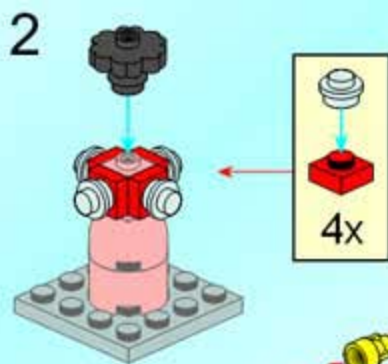

ENLIGHTEN
啟蒙

908

Scaling Ladder Fire Engines

AGES 6+

605 pieces/5 firemen

4

5

8