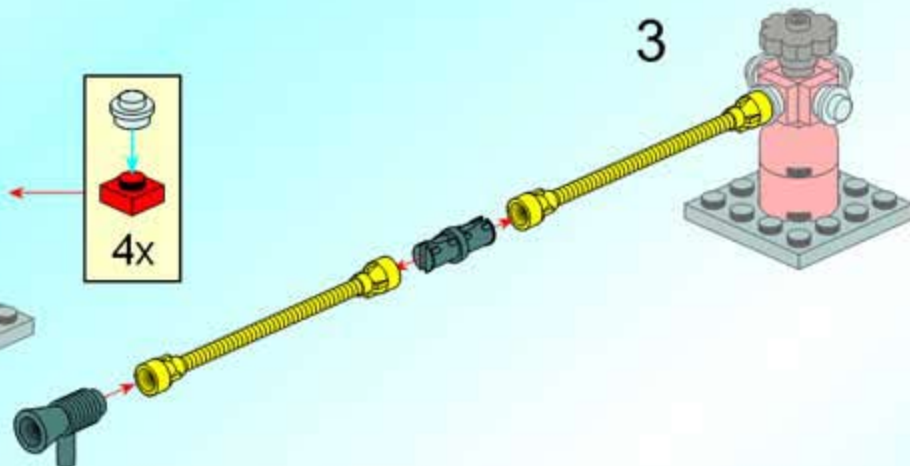

ENLIGHTEN
啟蒙

908

Scaling Ladder Fire Engines

AGES 6+

605 pieces/5 firemen

4

5

8