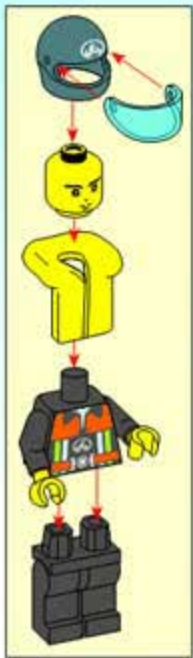

ENLIGHTEN

启蒙

®

906

AGES 6+

339 pieces/4 firemen

Water Spray Fire Boat

1