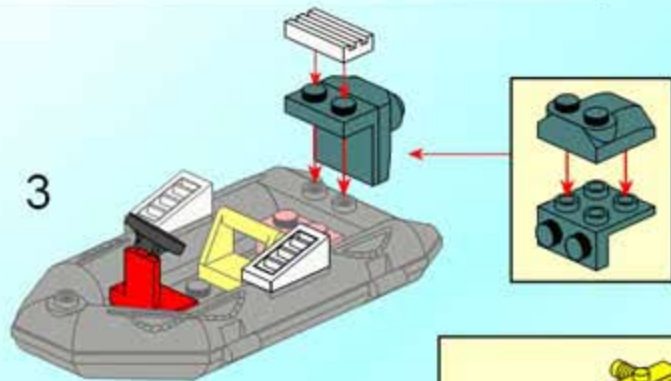

ENLIGHTEN

启蒙

®

906

AGES 6+

339 pieces/4 firemen

Water Spray Fire Boat

1