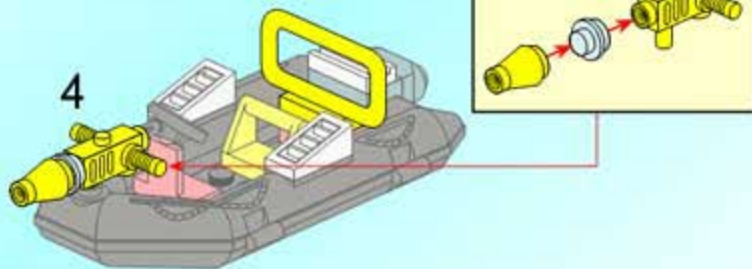

ENLIGHTEN

启蒙

®

906

AGES 6+

339 pieces/4 firemen

Water Spray Fire Boat

1