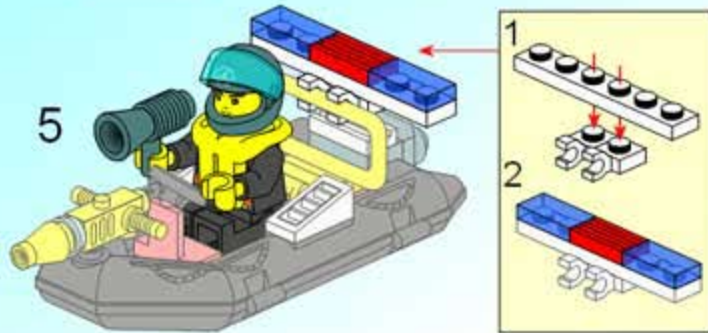

ENLIGHTEN

启蒙

®

906

AGES 6+

339 pieces/4 firemen

Water Spray Fire Boat

1