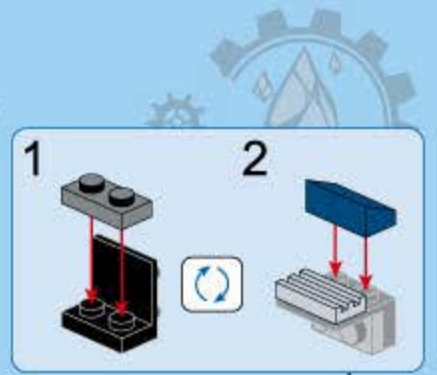

# KYANITE SQUAD

DEEP-SEA MISSION

2413-2

Ages: 6+  
Minifigs: X3  
Pcs: 119

SURVEY BOAT

4

5

6