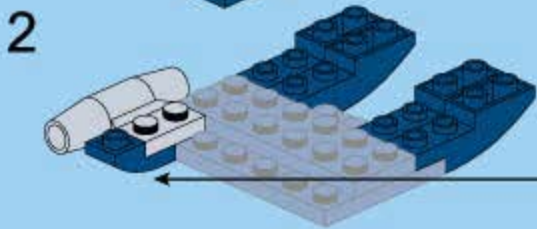

# KYANITE SQUAD

DEEP-SEA MISSION

2413-2

Ages: 6+  
Minifigs: X3  
Pcs: 119

SURVEY BOAT

4

5

6

7

8

9

1

2x

10

1

2