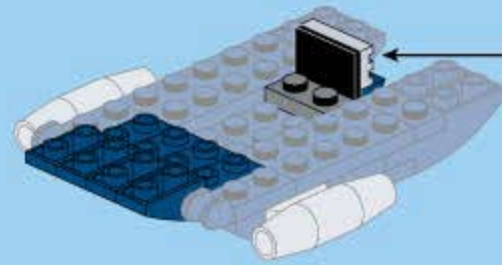

# KYANITE SQUAD

DEEP-SEA MISSION

2413-2

Ages: 6+  
Minifigs: X3  
Pcs: 119

SURVEY BOAT

4

5

6

7

8

9

1

2x

10

1

2