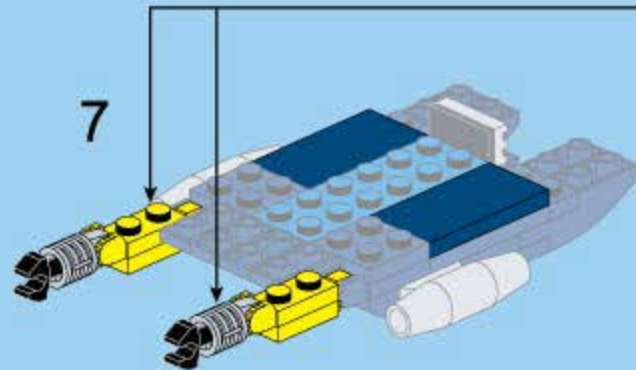

KYANITE SQUAD

DEEP-SEA MISSION

2413-2

Ages: 6+
Minifigs: X3
Pcs: 119

4

5

6

7

8