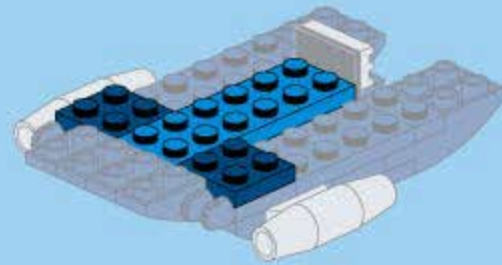

# KYANITE SQUAD

DEEP-SEA MISSION

2413-2

Ages: 6+  
Minifigs: X3  
Pcs: 119

SURVEY BOAT

4

5

6

7

8

9

1

2x

10

1

2