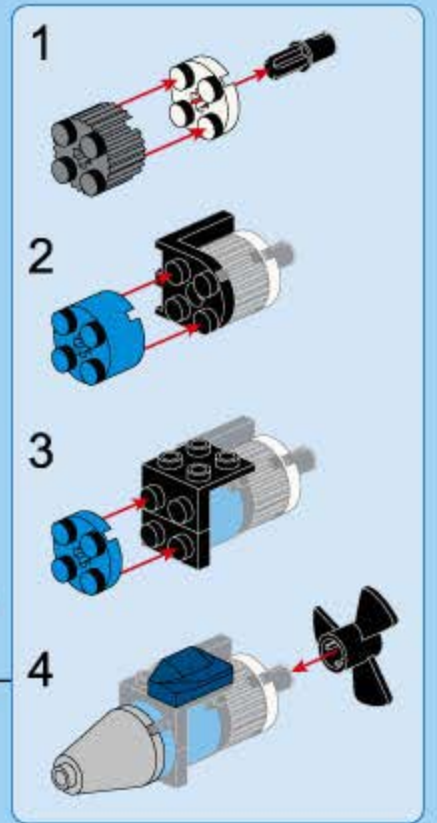

KYANITE SQUAD

DEEP-SEA MISSION

2413-2

Ages: 6+
Minifigs: X3
Pcs: 119

4

5

6

7

8