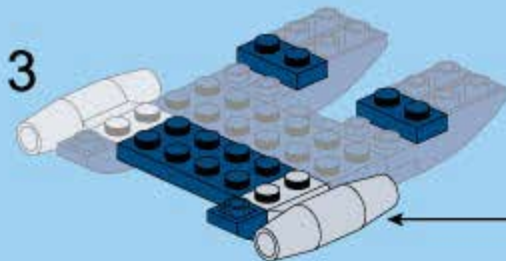

# KYANITE SQUAD

DEEP-SEA MISSION

2413-2

Ages: 6+  
Minifigs: X3  
Pcs: 119

SURVEY BOAT

4

5

6

7

8

9

1

2x

10

1

2