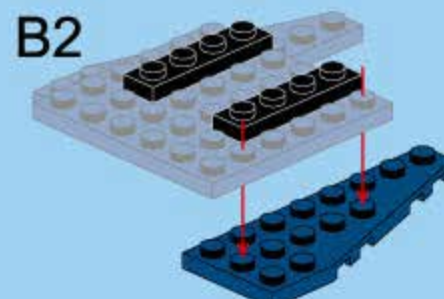

# KYANITE SQUAD

DEEP-SEA MISSION

2413-3  
Ages: 6+  
Minifigs: X3  
Pcs: 119

DEEP-SEA DRILLER

B8

B9

B10

B11

B12

B13

B14

B15