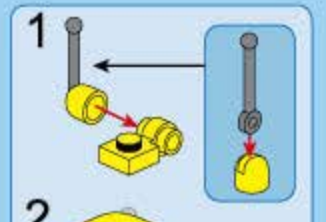

B8

B9

B10

B11

B12

B13

B14

B15