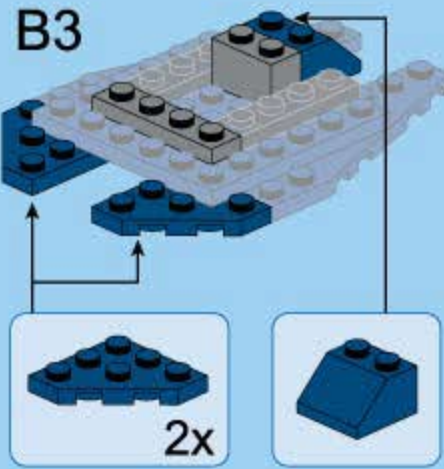

# KYANITE SQUAD

DEEP-SEA MISSION

2413-3  
Ages: 6+  
Minifigs: X3  
Pcs: 119

DEEP-SEA DRILLER

B8

B9

B10

B11

B12

B13

B14

B15