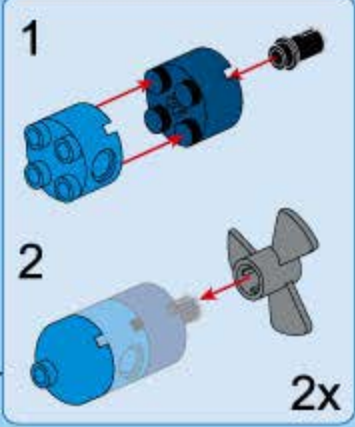

# KYANITE SQUAD

DEEP-SEA MISSION

2413-3  
Ages: 6+  
Minifigs: X3  
Pcs: 119

DEEP-SEA DRILLER

B8

B9

B10

B11