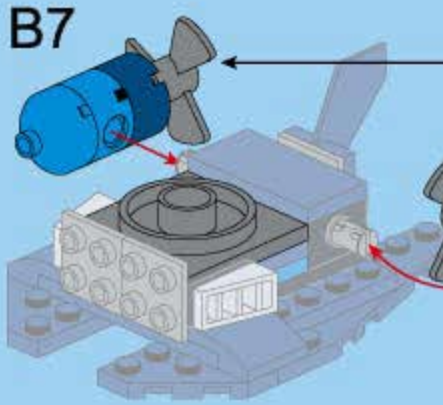

# KYANITE SQUAD

DEEP-SEA MISSION

2413-3  
Ages: 6+  
Minifigs: X3  
Pcs: 119

DEEP-SEA DRILLER

B8

B9

B10

B11