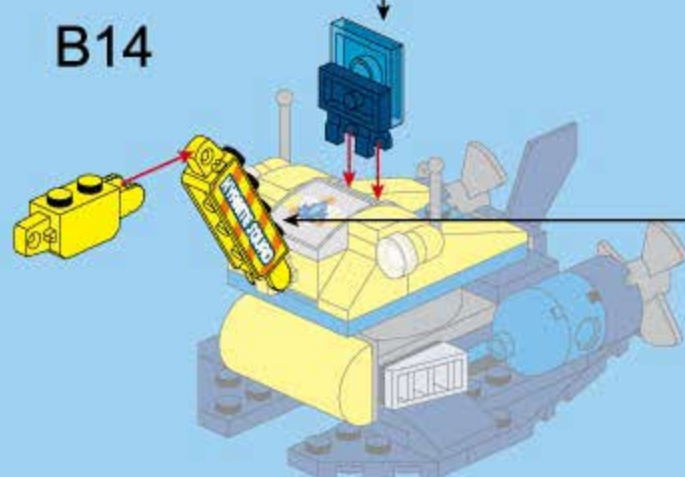

B8

B9

B10

B11

B12

B13

B14

B15