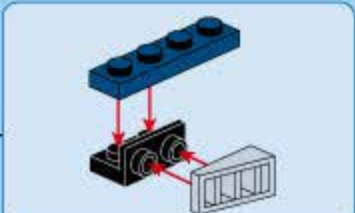

# KYANITE SQUAD

DEEP-SEA MISSION

2413-3  
Ages: 6+  
Minifigs: X3  
Pcs: 119

DEEP-SEA DRILLER

B8

B9

B10

B11