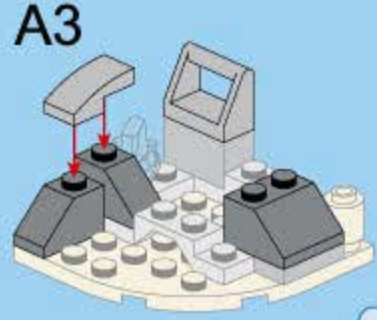

# KYANITE SQUAD

DEEP-SEA MISSION

2413-3  
Ages: 6+  
Minifigs: X3  
Pcs: 119

DEEP-SEA DRILLER

B8

B9

B10

B11