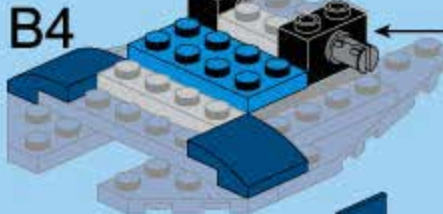

# KYANITE SQUAD

DEEP-SEA MISSION

2413-3  
Ages: 6+  
Minifigs: X3  
Pcs: 119

DEEP-SEA DRILLER

B8

B9

B10

B11

B12

B13

B14

B15