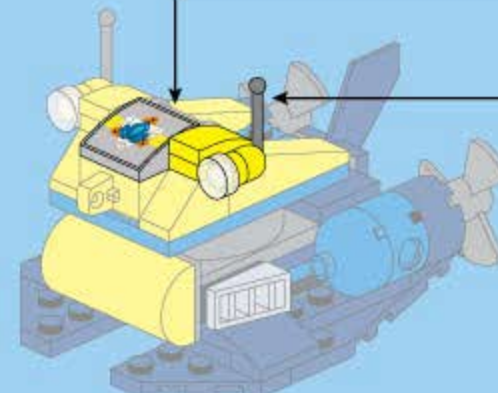

B8

B9

B10

B11

B12

B13

B14

B15