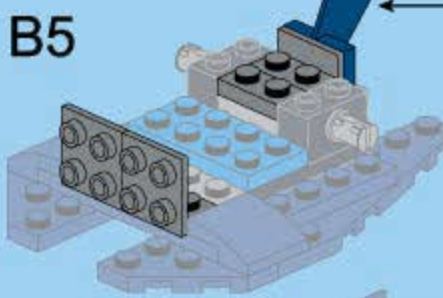

# KYANITE SQUAD

DEEP-SEA MISSION

2413-3  
Ages: 6+  
Minifigs: X3  
Pcs: 119

DEEP-SEA DRILLER

B8

B9

B10

B11

B12

B13

B14

B15