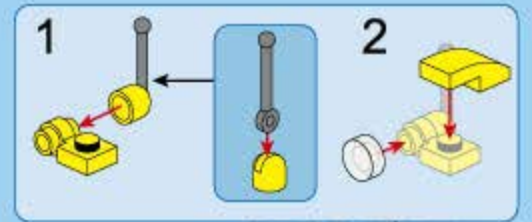

B8

B9

B10

B11

B12

B13

B14

B15