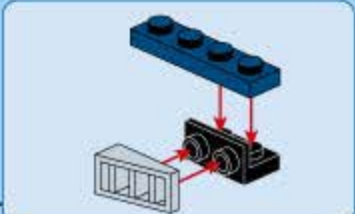

# KYANITE SQUAD

DEEP-SEA MISSION

2413-3  
Ages: 6+  
Minifigs: X3  
Pcs: 119

DEEP-SEA DRILLER

B8

B9

B10

B11