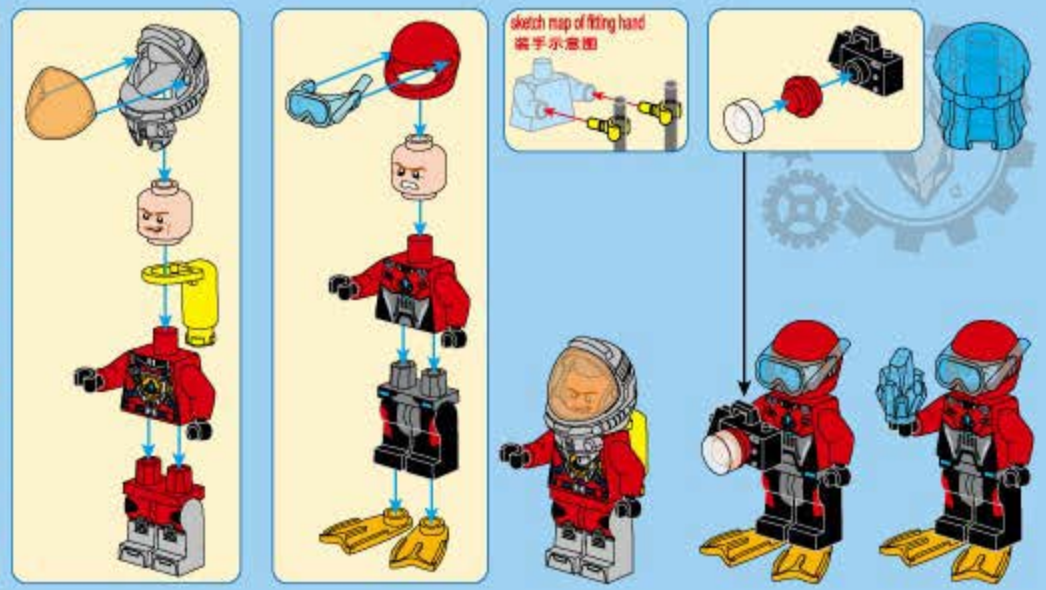

# KYANITE SQUAD

DEEP-SEA MISSION

2413-3  
Ages: 6+  
Minifigs: X3  
Pcs: 119

DEEP-SEA DRILLER

B8

B9

B10

B11