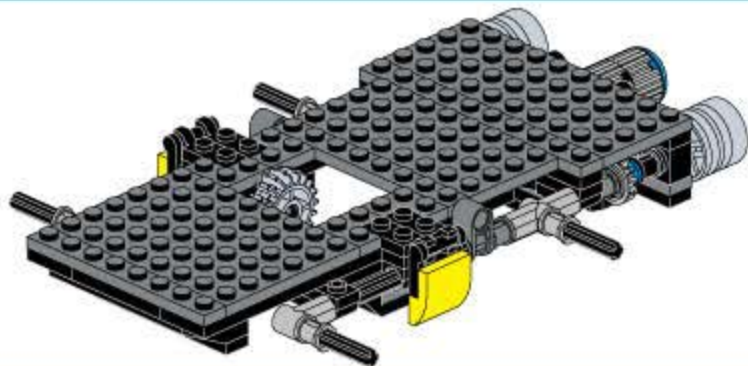

Qman

KYANITE SQUAD

DEEP-SEA MISSION

2415

Ages: 6+

Minifigs: X3

PCS: 427

SPIRAL DRILLING TRUCK

拆件器使用方法, 仅为示例

Usage of Brick Separator, Just for the sample

1

2

3

4

1

2