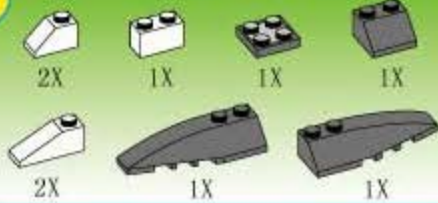

13

14

15

16

17

18

19

20

21

22

23

24

- 2X [Small grey connector]
- 1X [Red circular piece]
- 1X [Grey horn]
- 1X [Grey 1x6 Technic beam]
- 1X [Grey wheel]
- 3X [Grey axle]
- 1X [Black and yellow police shield]
- 1X [White 1x6 Technic beam with 'POLICE' and shield]
- 3X [Black and yellow police shield]
- 1X [White 1x6 Technic beam with 'POLICE' and shield]