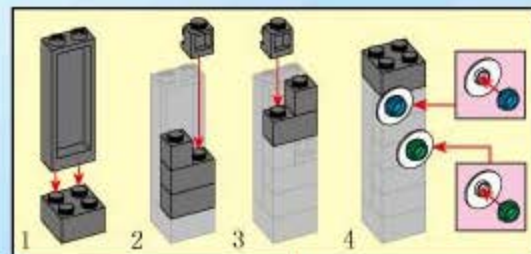

13

14

15

16

17

18

19

20

21

22

23

24

- 2X [Small grey connector]
- 1X [Red circular piece]
- 1X [Grey horn]
- 1X [Grey 1x6 Technic beam]
- 1X [Grey wheel]
- 3X [Grey axle]
- 1X [Black and yellow police shield]
- 1X [White 1x6 Technic beam with 'POLICE' and shield]
- 3X [Black and yellow police shield]
- 1X [White 1x6 Technic beam with 'POLICE' and shield]