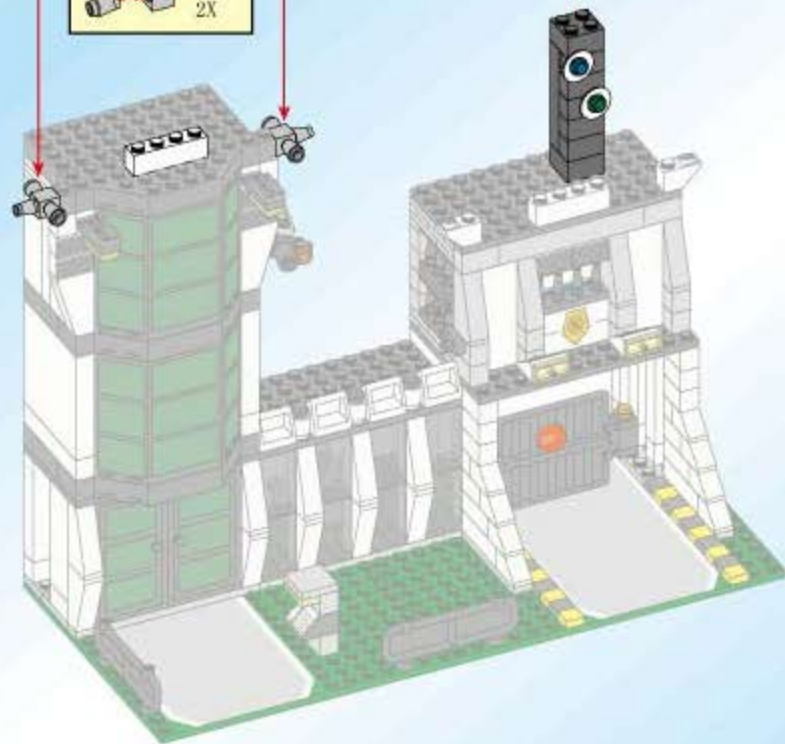

21

22

23

24

- 2X [Small grey connector]
- 1X [Red circular piece]
- 1X [Grey horn]
- 1X [Grey 1x6 Technic beam]
- 1X [Grey wheel]
- 3X [Grey axle]
- 1X [Black and yellow police shield]
- 1X [White 1x6 Technic beam with 'POLICE' and shield]
- 3X [Black and yellow police shield]
- 1X [White 1x6 Technic beam with 'POLICE' and shield]