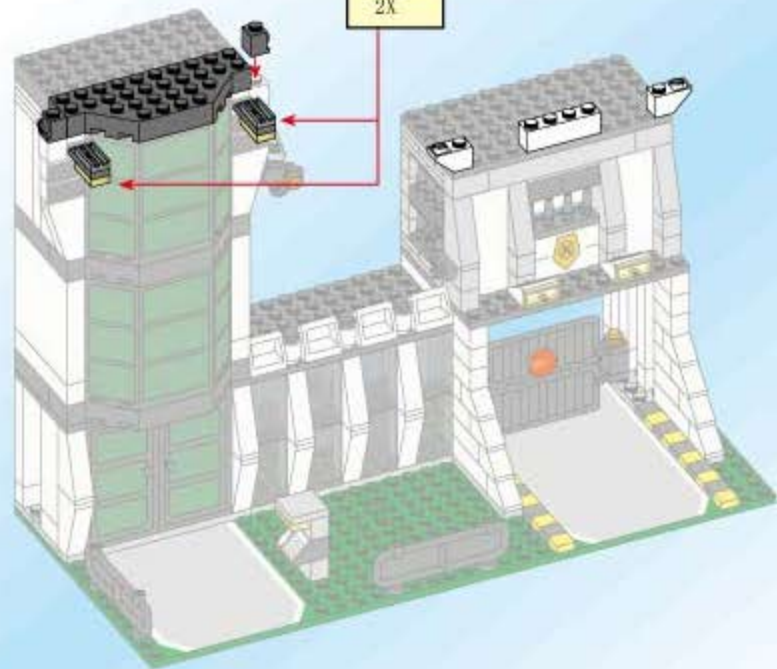

21

22

23

24

- 2X [Small grey connector]
- 1X [Red circular piece]
- 1X [Grey horn]
- 1X [Grey 1x6 Technic beam]
- 1X [Grey wheel]
- 3X [Grey axle]
- 1X [Black and yellow police shield]
- 1X [White 1x6 Technic beam with 'POLICE' and shield]
- 3X [Black and yellow police shield]
- 1X [White 1x6 Technic beam with 'POLICE' and shield]