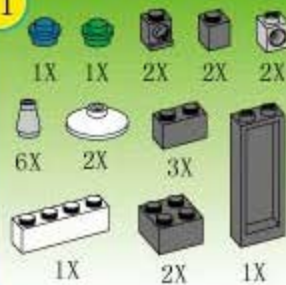

13

14

15

16

17

18

19

20

21

22

23

24

- 2X [Small grey connector]
- 1X [Red circular piece]
- 1X [Grey horn]
- 1X [Grey 1x6 Technic beam]
- 1X [Grey wheel]
- 3X [Grey axle]
- 1X [Black and yellow police shield]
- 1X [White 1x6 Technic beam with 'POLICE' and shield]
- 3X [Black and yellow police shield]
- 1X [White 1x6 Technic beam with 'POLICE' and shield]