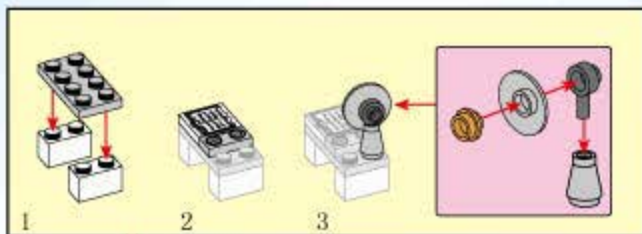

13

14

15

16

17

18

19

20

21

22

23

24

- 2X [Small grey connector]
- 1X [Red circular piece]
- 1X [Grey horn]
- 1X [Grey 1x6 Technic beam]
- 1X [Grey wheel]
- 3X [Grey axle]
- 1X [Black and yellow police shield]
- 1X [White 1x6 Technic beam with 'POLICE' and shield]
- 3X [Black and yellow police shield]
- 1X [White 1x6 Technic beam with 'POLICE' and shield]