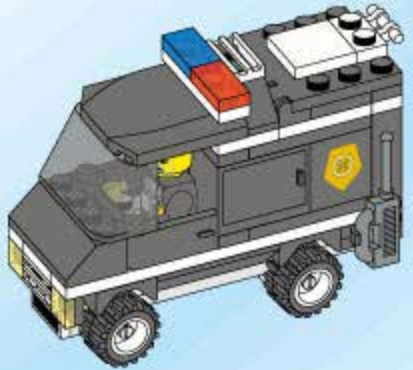

21

22

23

24

- 2X [Small grey connector]
- 1X [Red circular piece]
- 1X [Grey horn]
- 1X [Grey 1x6 Technic beam]
- 1X [Grey wheel]
- 3X [Grey axle]
- 1X [Black and yellow police shield]
- 1X [White 1x6 Technic beam with 'POLICE' and shield]
- 3X [Black and yellow police shield]
- 1X [White 1x6 Technic beam with 'POLICE' and shield]