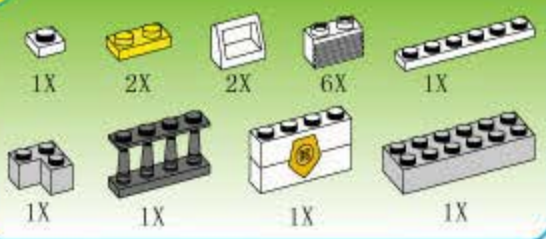

13

14

15

16

17

18

19

20

21

22

23

24

- 2X [Small grey connector]
- 1X [Red circular piece]
- 1X [Grey horn]
- 1X [Grey 1x6 Technic beam]
- 1X [Grey wheel]
- 3X [Grey axle]
- 1X [Black and yellow police shield]
- 1X [White 1x6 Technic beam with 'POLICE' and shield]
- 3X [Black and yellow police shield]
- 1X [White 1x6 Technic beam with 'POLICE' and shield]