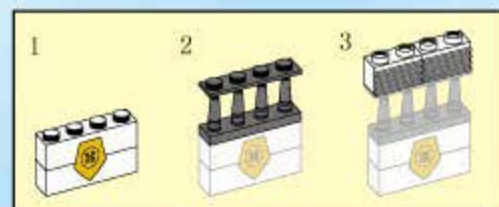

13

14

15

16

17

18

19

20

21

22

23

24

- 2X [Small grey connector]
- 1X [Red circular piece]
- 1X [Grey horn]
- 1X [Grey 1x6 Technic beam]
- 1X [Grey wheel]
- 3X [Grey axle]
- 1X [Black and yellow police shield]
- 1X [White 1x6 Technic beam with 'POLICE' and shield]
- 3X [Black and yellow police shield]
- 1X [White 1x6 Technic beam with 'POLICE' and shield]